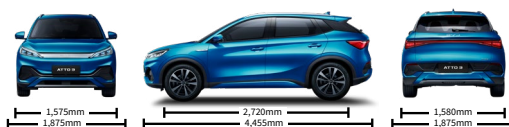

DIMENSIONS