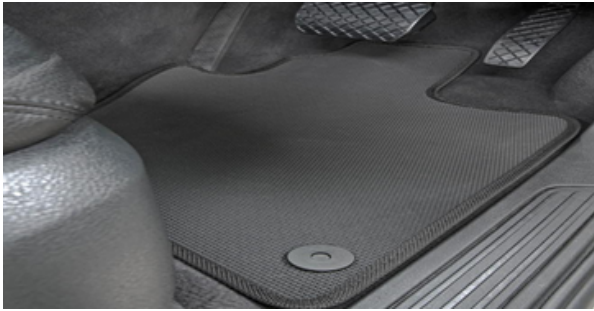

Bonnet Visor - $277.00

Towbar & Wiring - $2073.70

Cargo Liner - $197.90

Side Steps - $1435.30

GardX Care Packages

Paint Treatment - $695

Paint & Fabric Treatment - $995

Paint & Leather Treatment - $1195

All GardX Packages come with a Complimentary Gift Bag

Window Tinting

Front Window Tinting - $295

Full Car Window Tinting - $595

Wheel Upgrades

Ask for more information, we do rims to suit your style!

Service Plan

3year/45,000km

2.0L Diesel - $1415.65

4year/40,000km

HEV - TBA

PHEV - TBA

All pricing includes GST & Fitting