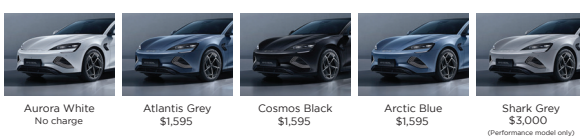

EXTERIOR COLOUR OPTIONS