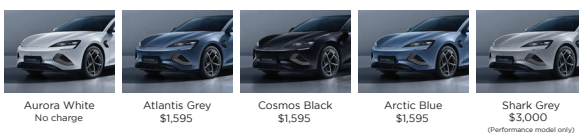

EXTERIOR COLOUR OPTIONS