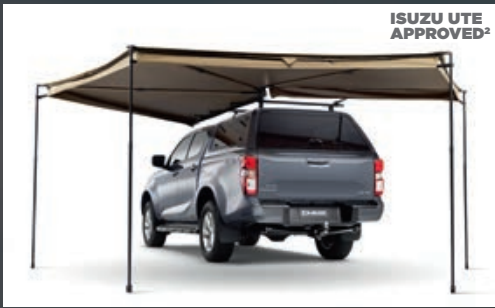

**Rhino-Rack Batwing Awning (Left)**

**Rhino-Rack Sunseeker Awning (2.5m)**

**Rhino-Rack Pioneer Tradie Tray**  
(With Backbone Mount System)

**Rhino-Rack Pioneer Platform**  
(With Backbone Mount System)