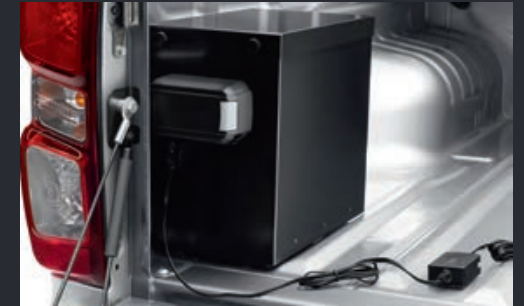

**Heavy Duty Canvas Seat Covers**  
(Front & rear sets available)

**Canvas Seat Covers**  
(Front & rear sets available)

**Dual Battery System & 12V Dual Smart Socket**  
(Dual Socket features 1x AUX and 1x Merit connection. Battery not included)