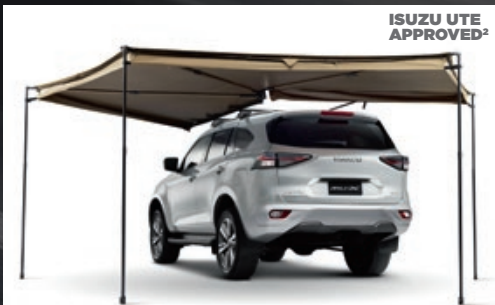

Weight Distribution Hitch

Electric Brake Controller

12-Pin Trailer Wiring Harness

Tow Bar Wiring Harness Adaptor
(7-Pin Flat to Round, Small or Large)

Snorkel

Slimline Weathershields
(Front & rear set shown, also available as a front-only set)

Front Standard Weathershields

Headlight Protector

Tinted Bonnet Protector
(Also available in Matte Black)

Rhino-Rack Batwing Awning (Left)

Rhino-Rack Sunseeker Awning (2.5m)

Rhino-Rack Hybrid Bike Carrier

Canvas Seat Covers
(Front, Second & Third row sets available)