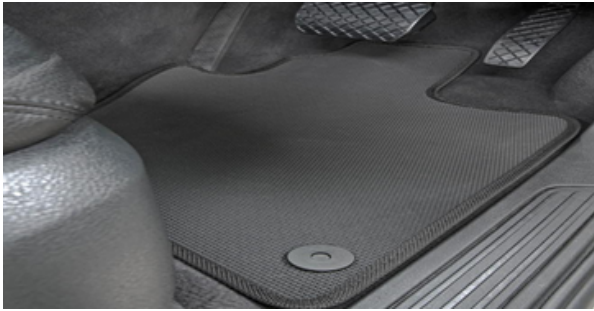

Rubber Mats Non HEV -
$201.90