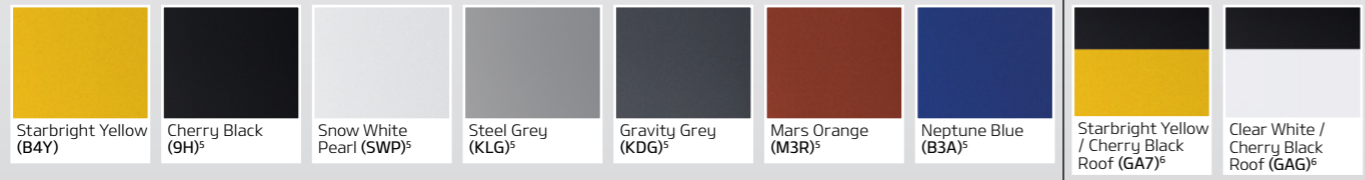

Lane Following Assist¹
(GT-Line)

Sound Mood Lighting
(GT-Line)

BOSE® Premium Sound System
(GT-Line)

Wireless Phone Fast Charging (Qi)⁴
(GT-Line)

Exterior Colours

Interior Colours

Engines

Wheels