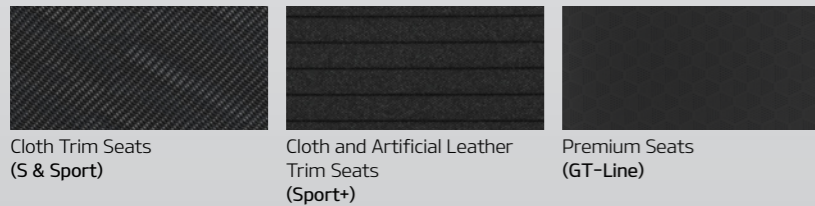

Lane Following Assist¹
(GT-Line)

Sound Mood Lighting
(GT-Line)

BOSE® Premium Sound System
(GT-Line)

Wireless Phone Fast Charging (Qi)⁴
(GT-Line)

Exterior Colours

Interior Colours

Engines

Wheels