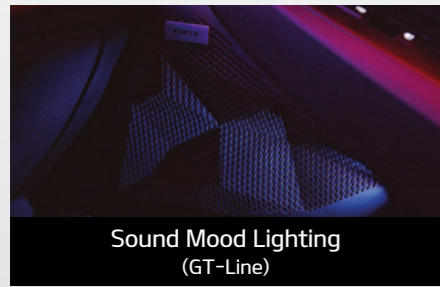

FEATURES

AEB Safety with Junction Assist¹
(Safety Pack, Sport+, GT-Line)

10.25" LCD Touch Screen
(Sport, Sport+, GT-Line)

Bluetooth® Multi-Connection
Functionality²

Smartphone Connectivity³

Rear Cross Traffic Collision Avoidance
Assist¹ (Sport+, GT-Line)

Lane Following Assist¹
(GT-Line)

Sound Mood Lighting
(GT-Line)

BOSE® Premium Sound System
(GT-Line)

Wireless Phone Fast Charging (Qi)⁴
(GT-Line)

Exterior Colours

Interior Colours

Engines

Wheels