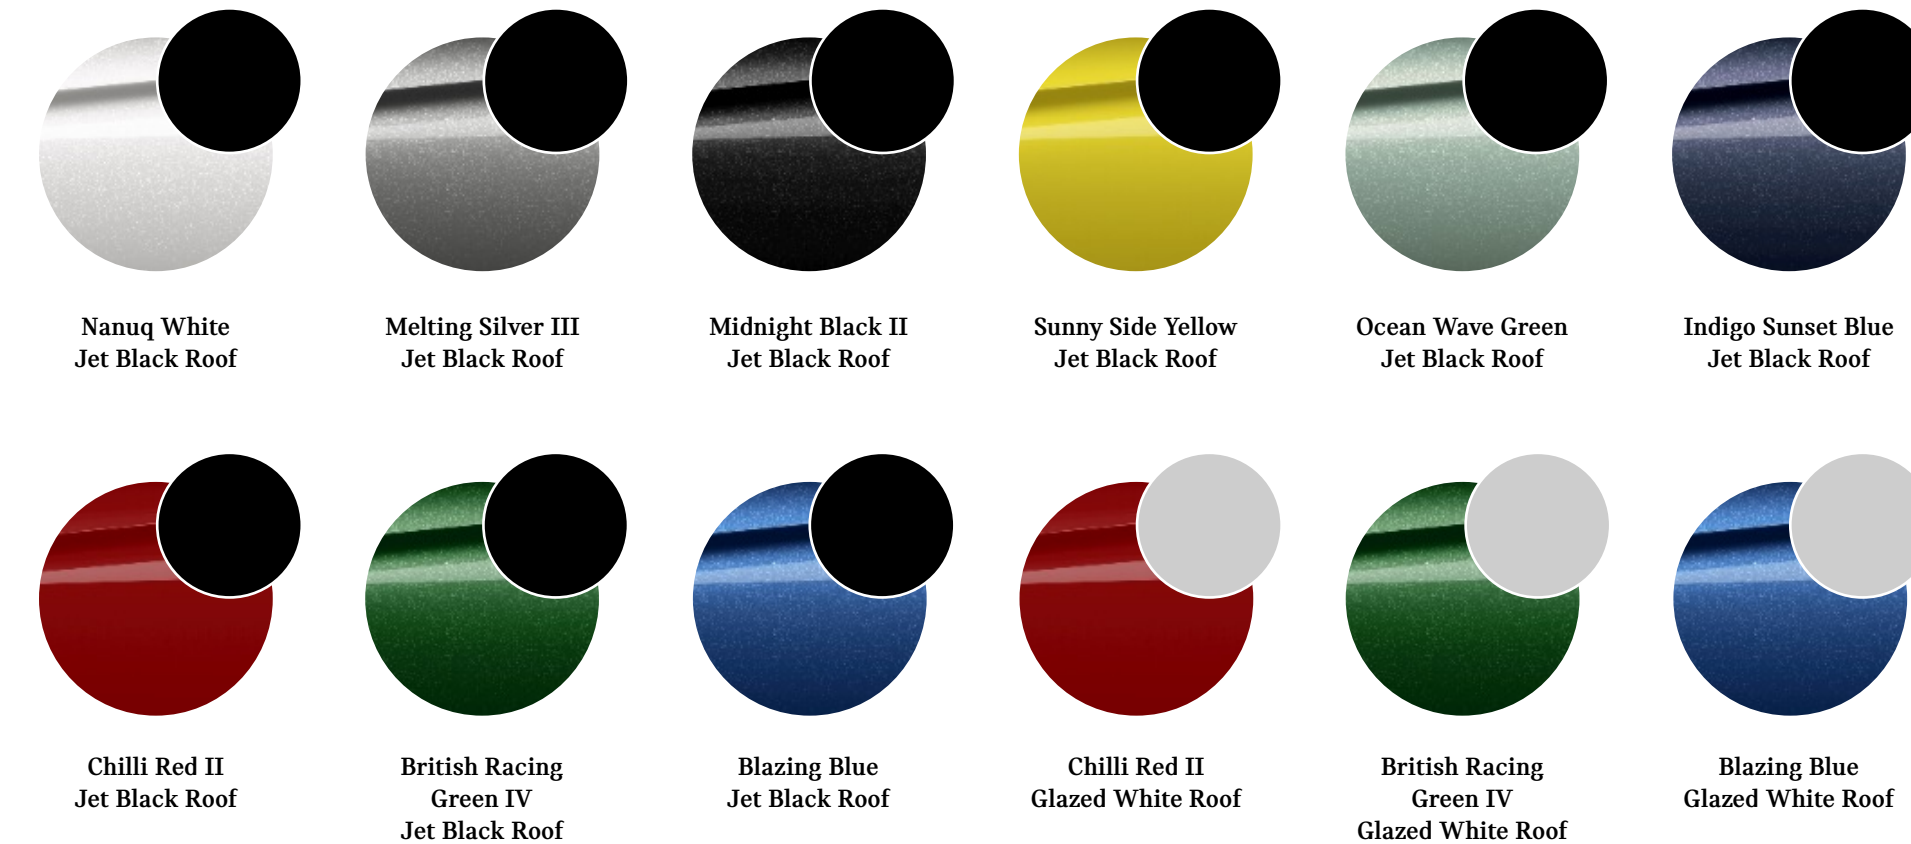

INFOTAINMENT.

- 240mm Circular OLED Central Instrument Display
- DAB+ Digital Radio
- Head-Up Display
- Preparation for Personal E-Sim with 5G Connectivity
- Wireless Apple CarPlay and Android Auto
- Wireless Phone Charging

COMFORT & EXPERIENCE.

- Auto-Dimming and Folding Exterior Mirror Package
- Automatic 2-Zone Air Conditioning
- Comfort Access (Keyless Entry) with Digital Key Functions
- Front Floor Mats in Velour
- Interior Rear-View Mirror with Automatic Anti-Dazzle Function
- LED Headlights with Signature Contents
- MINI Experience Modes with Extended Ambient Light Projection
- Split Folding Rear Seats
- Steering-Wheel Heating
- USB-C ports and 12V Power Sockets

FAVOURED FEATURES.

- Adaptive Cruise Control
- Parking Assistant Plus with 360° Surround View
- Steering and Lane Control Assistant
- Harman/Kardon Sound System, 12 speaker, 365 Watts
- Interior Camera
- Augmented Reality Navigation
- Panorama Glass Roof
- Seat Heating for Front Seats
- Electric Adjustment for Front Seats
- Driver Seat with Massage and Memory Functions
- John Cooper Works Seats
- Anthracite Headliner
- Sun Protection Glazing
- Sport Steering Wheel
- Recycled Polyester Knit Dash and Door Cards
- Vibrant Silver Exterior Highlights

EXTERIOR PAINT COLOURS.

ALLOY WHEELS.

UPHOLSTERY.

*Images and colours are for reference only and visual appearance may be different in person