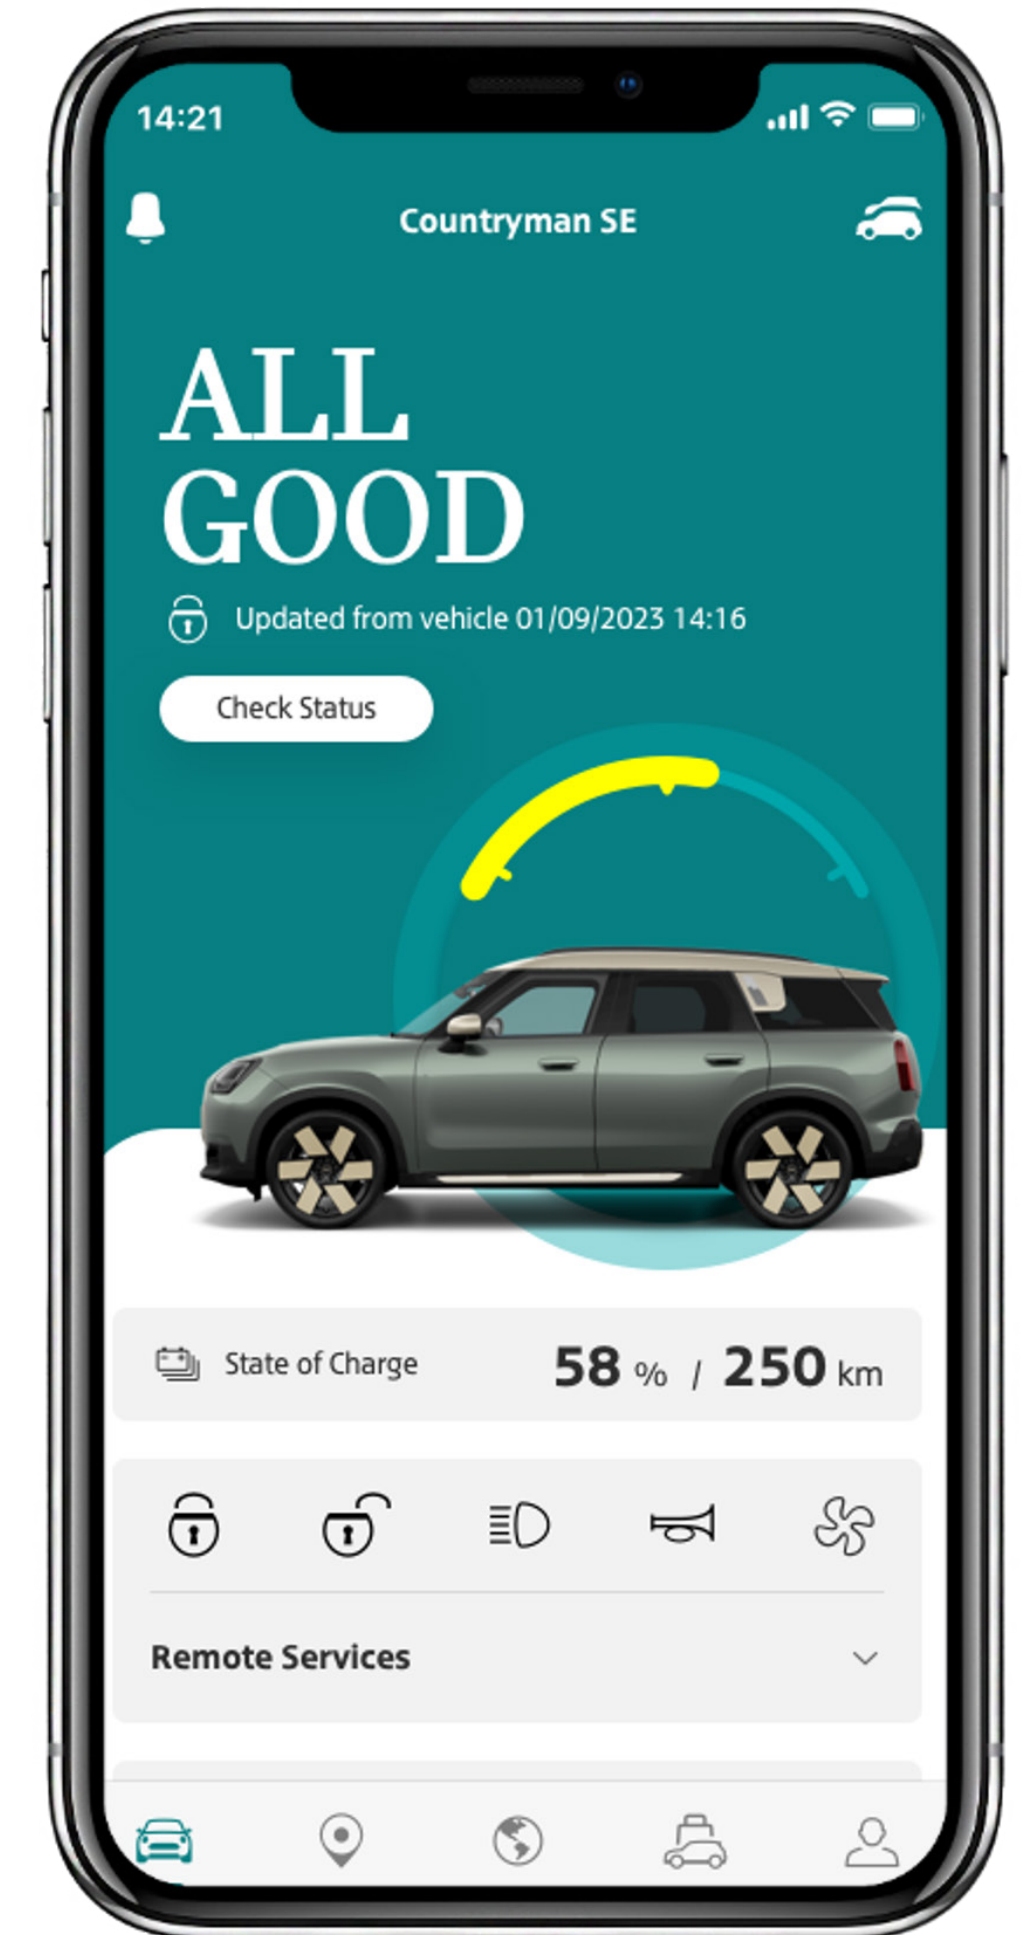

## UPHOLSTERY.

Black Vescin Seats  
Dash in Black with Dark Grey Pattern

\*Images and colours are for reference only and visual appearance may be different in person

# MINI CONNECTED & MINI APP. NEW DIGITAL EXPERIENCE.

New MINIs come with a **3 month Free Trial\*** of MINI Connected Package

		MINI Connected Base	MINI Connected Package
<b>Navigation</b>	Buildings visualization	2D	3D
	Junction and Exit Visualisation		●
	Charging optimized routes	●	●
	Coloured Real Time Traffic Visualization on Map	active guidance only	●
	Map Streaming	●	●
	Online Navigation (Using Live Traffic Info)	●	●
<b>Traffic / Safety Information</b>	Enriched Information Points of Interest (POI)		●
	Traffic Camera Information		●
<b>Intelligent Personal Assistant (IPA)</b>	“MINI” as 1st visualization	●	●
	“Spike” as 2nd Visualization		●
	Alexa Integration	●	●
	Pro-Active Tips for Better Car Usage	●	●
	Speech Control of Car Functions	●	●
<b>Personalised Proactive Features</b>	Geo-Based Routines (e.g. Automated Window)		●
	Proactive Route Information		●
<b>App Store</b>	3rd Party Apps	weather only	full app store
<b>Personalisation</b>	MINI ID	●	●
<b>Data</b>	Remote Services	●	●
<b>Smartphone Integration</b>	Apple CarPlay / Android Auto	●	●