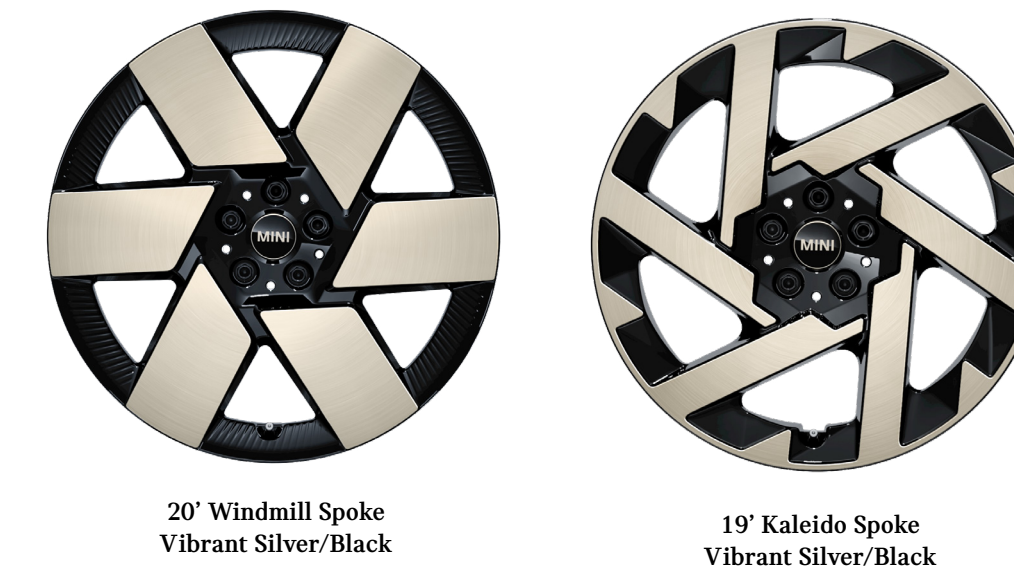

EXTERIOR PAINT COLOURS.

ROOF & MIRRORS.

ALLOY WHEELS.

UPHOLSTERY.

[1] Jet Black roof not with Midnight Black II body colour.

[2] Glazed White roof not with Nanuq White body colour.

*Images and colours are for reference only and visual appearance may be different in person