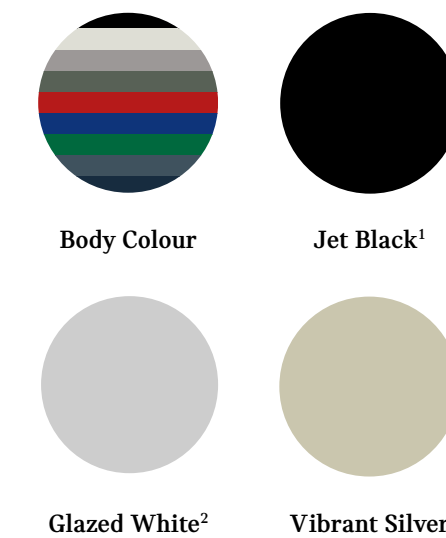

EXTERIOR PAINT COLOURS.

Midnight Black II Nanuq White Chilli Red II Blazing Blue Melting Silver III British Racing Green IV Slate Blue

ROOF & MIRRORS.

Body Colour Jet Black¹ Glazed White²

ALLOY WHEELS.

18" Asteroid Spoke Silver

19" Runway Spoke Black

UPHOLSTERY.

Grey/Blue Cloth/Vescin Seats Dash in Black/Blue

Black/Blue Cloth/Vescin Seats Dash in Black/Blue

[1] Jet Black roof not with Midnight Black II body colour.

[2] Glazed White roof not with Nanuq White body colour.

EXTERIOR PAINT COLOURS.

ROOF & MIRRORS.

ALLOY WHEELS.

UPHOLSTERY.

[1] Jet Black roof not with Midnight Black II body colour.

[2] Glazed White roof not with Nanuq White body colour.

*Images and colours are for reference only and visual appearance may be different in person

EXTERIOR PAINT COLOURS.

Midnight Black II Nanuq White Chilli Red II Blazing Blue Melting Silver III British Racing Green IV Slate Blue Smokey Green Legend Grey

ROOF & MIRRORS.

Body Colour Jet Black¹

SPORT STRIPES.