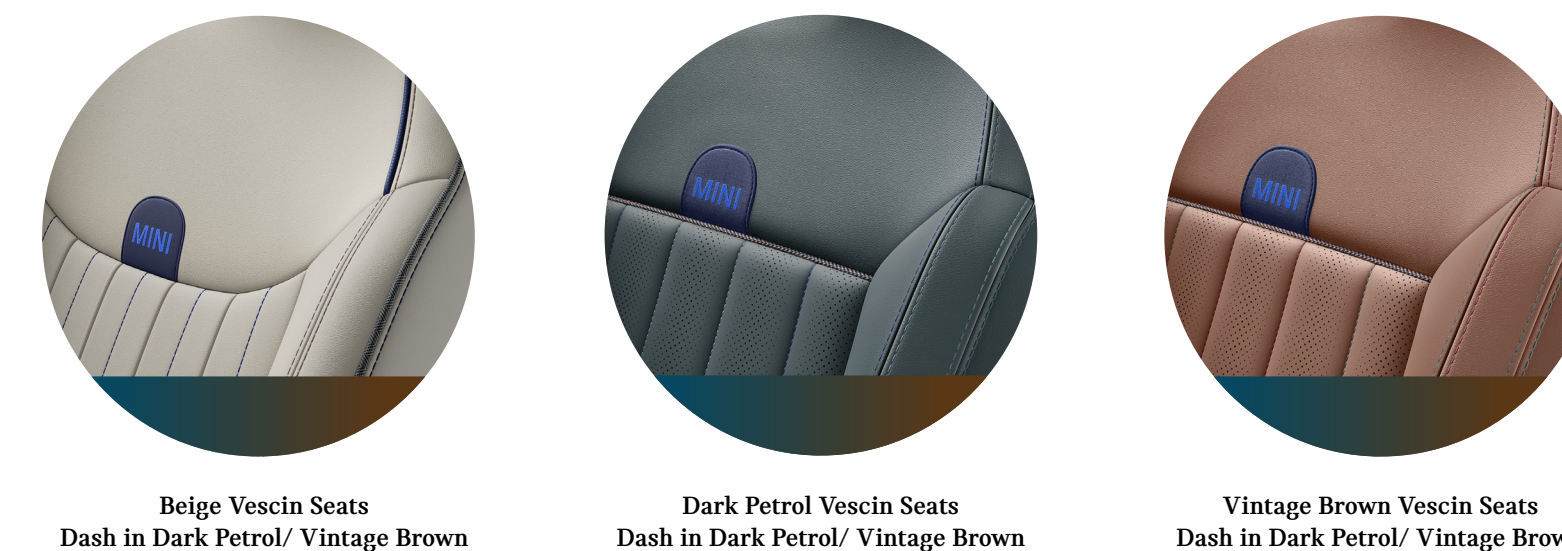

EXTERIOR PAINT COLOURS.

Midnight Black II Nanuq White Chilli Red II Blazing Blue Melting Silver III British Racing Green IV Slate Blue

ROOF & MIRRORS.

Body Colour Jet Black¹ Glazed White²

ALLOY WHEELS.

18" Asteroid Spoke Silver

EXTERIOR PAINT COLOURS.

ROOF & MIRRORS.

ALLOY WHEELS.

UPHOLSTERY.

[1] Jet Black roof not with Midnight Black II body colour.

[2] Glazed White roof not with Nanuq White body colour.

*Images and colours are for reference only and visual appearance may be different in person

EXTERIOR PAINT COLOURS.

Midnight Black II Nanuq White Chilli Red II Blazing Blue Melting Silver III British Racing Green IV Slate Blue Smokey Green Legend Grey

ROOF & MIRRORS.

Body Colour Jet Black¹

SPORT STRIPES.

Black² None

ALLOY WHEELS.

20' Flag Spoke
Silver/Black

19' Runway Spoke
Black

UPHOLSTERY.

Black Vescin Seats
Dash in Black with Dark Grey Pattern

[1] Jet Black roof not with Midnight Black II body colour.

[2] Black Sport Stripes not available with Midnight Black II body colour.