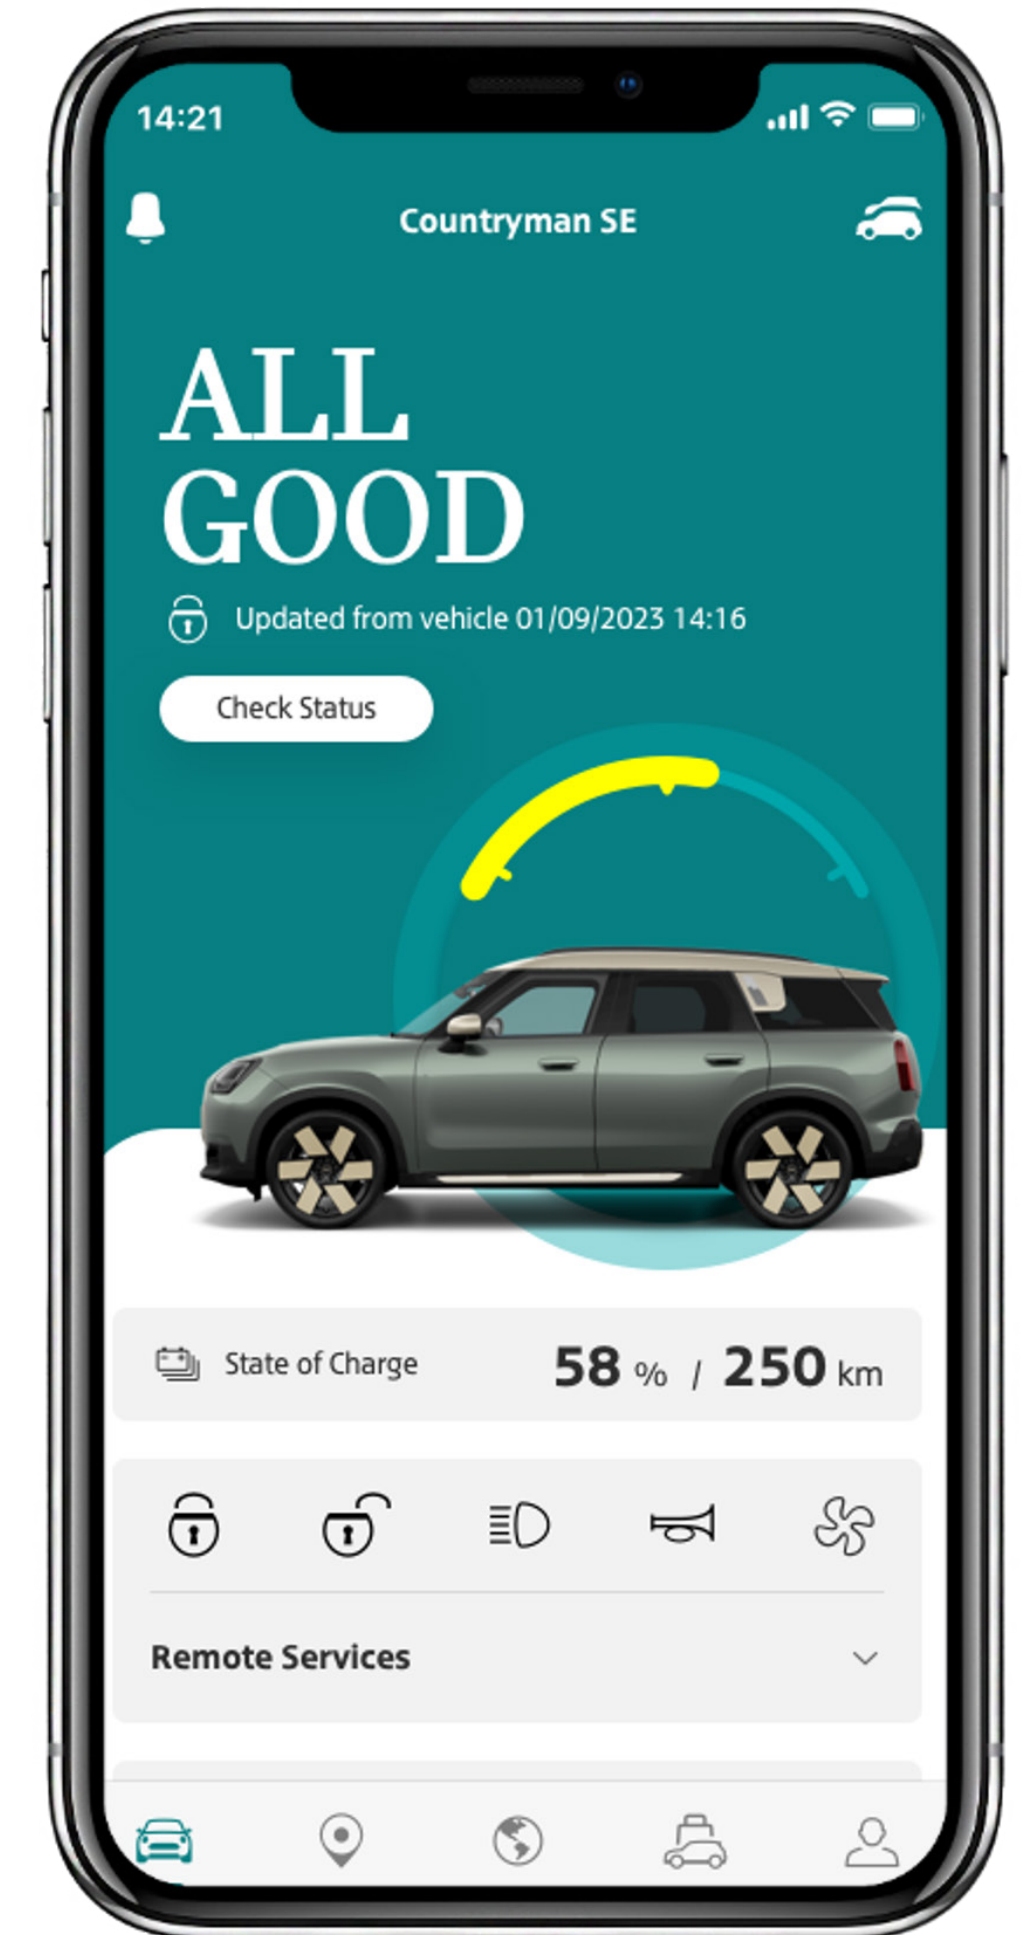

MINI CONNECTED & MINI APP. NEW DIGITAL EXPERIENCE.

New MINIs come with a **3 month Free Trial*** of MINI Connected Package

	MINI Connected Base	MINI Connected Package	
Navigation	Buildings visualization	2D	3D
	Junction and Exit Visualisation		●
	Charging optimized routes	●	●
	Coloured Real Time Traffic Visualization on Map	active guidance only	●
	Map Streaming	●	●
	Online Navigation (Using Live Traffic Info)	●	●
	Traffic / Safety Information	Enriched Information Points of Interest (POI)	●
	Traffic Camera Information	●	
Intelligent Personal Assistant (IPA)	“MINI” as 1st visualization	●	●
	“Spike” as 2nd Visualization		●
	Alexa Integration	●	●
	Pro-Active Tips for Better Car Usage	●	●
	Speech Control of Car Functions	●	●
Personalised Proactive Features	Geo-Based Routines (e.g. Automated Window)		●
	Proactive Route Information		●
App Store	3rd Party Apps	weather only	full app store
Personalisation	MINI ID	●	●
Data	Remote Services	●	●
Smartphone Integration	Apple CarPlay / Android Auto	●	●

Remote Services and Vehicle Control

*A 3 month trial of MINI Connected Package included with first login on new MINI vehicles. Customers will receive expiration reminders at 14 (mail), 7 (app) and 4 (in car) days before trial period ends. MINI Connected Package in an ongoing service that requires a monthly or annual payment plan to function after the free trial period ends. Customers can manage and terminate MINI Connected Package in the “My Orders” page in the MINI Connected Store. Customers can reactivate their MINI Connected Package again at any time. MINI Connected features and functions are subject to change without notice as per MINI Connected terms and conditions.