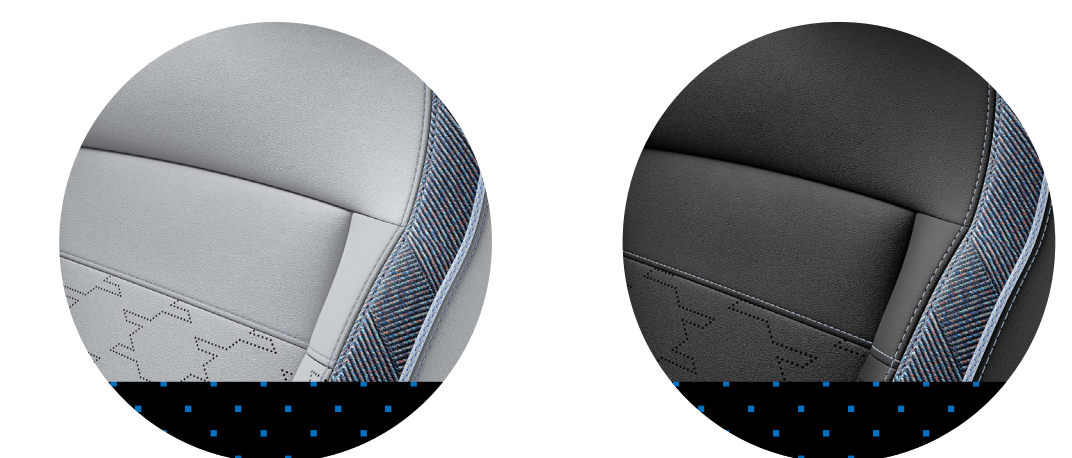

19" Runway Spoke Black

UPHOLSTERY.

Grey/Blue Cloth/Vescin Seats Dash in Black/Blue

Black/Blue Cloth/Vescin Seats Dash in Black/Blue

[1] Jet Black roof not with Midnight Black II body colour.

[2] Glazed White roof not with Nanuq White body colour.