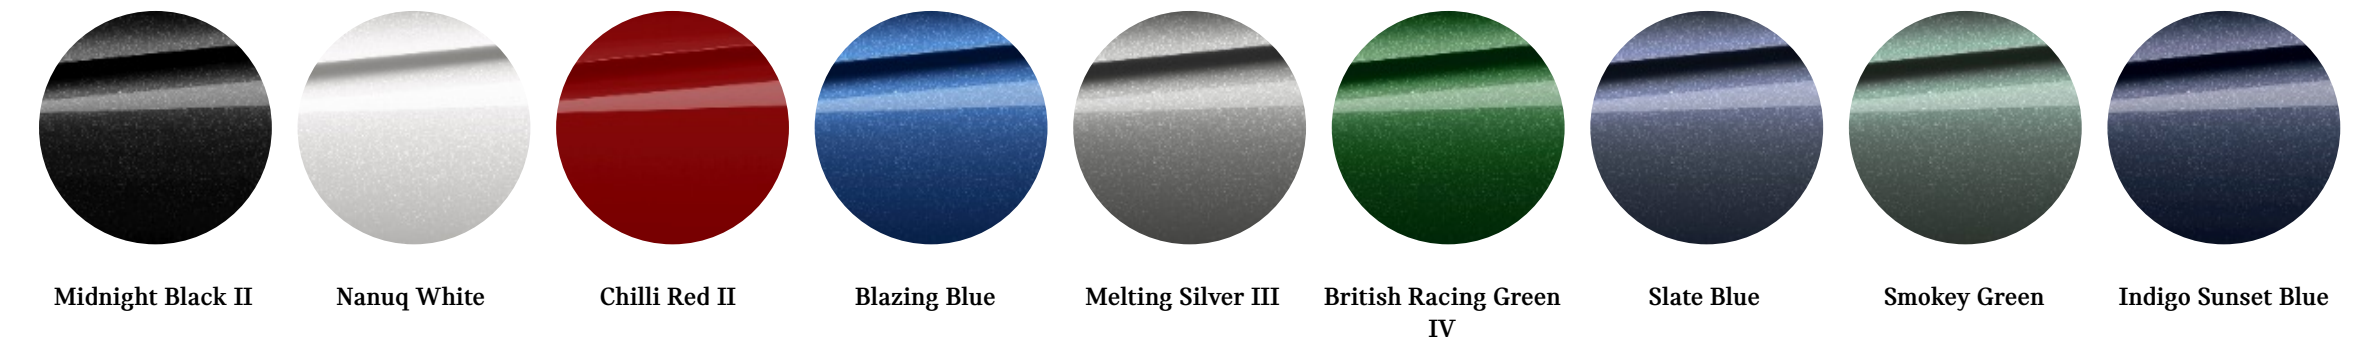

EXTERIOR PAINT COLOURS.

Midnight Black II Nanuq White Chilli Red II Blazing Blue Melting Silver III British Racing Green IV Slate Blue

ROOF & MIRRORS.

Body Colour Jet Black¹ Glazed White²

ALLOY WHEELS.

18" Asteroid Spoke Silver

EXTERIOR PAINT COLOURS.

ROOF & MIRRORS.

ALLOY WHEELS.

UPHOLSTERY.

[1] Jet Black roof not with Midnight Black II body colour.

[2] Glazed White roof not with Nanuq White body colour.

*Images and colours are for reference only and visual appearance may be different in person

EXTERIOR PAINT COLOURS.

Midnight Black II Nanuq White Chilli Red II Blazing Blue Melting Silver III British Racing Green IV Slate Blue Smokey Green Legend Grey

ROOF & MIRRORS.

Body Colour Jet Black¹

SPORT STRIPES.