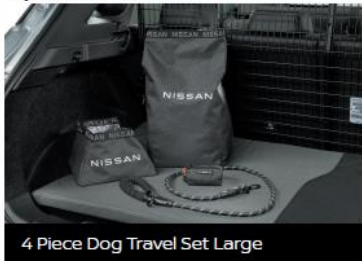

LOAD STRAPS

Part number: G3400RHTD31AU

TYRE PRESSURE GAUGE
(ANALOGUE)

SAFETY PACK

PET ACCESSORY PACK

LEAF ZE1

4 Piece Dog Travel Set Large

Cargo Area Organiser

Rear Protection Tray

Dog Bed All Terrain Medium or Large

Optional extras

4 Piece Dog Travel Set Large

Dog Ramp 1.6m

Can be purchased individually

- 4-piece dog travel set
- Cargo Area Organiser
- Rear Protection Tray
- Dog Bed All-Terrain
 - Medium or Large
- Dog Ramp