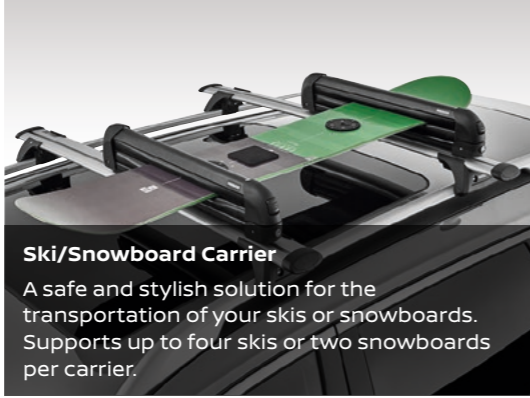

Ski/Snowboard Carrier

A safe and stylish solution for the transportation of your skis or snowboards. Supports up to four skis or two snowboards per carrier.