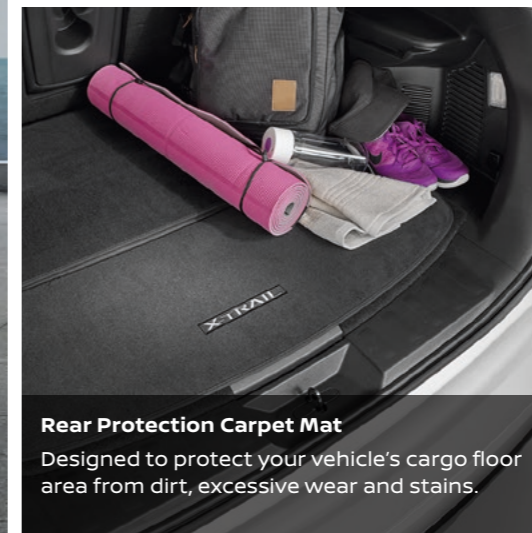

X-TRAIL TL shown in Diamond Black with optional accessories.

Boot Storage Bag (Six Compartment)

Boot Storage Bag provides a handy storage solution for your boot area for items such as groceries and sports gear.

Bootlip Protector (Reflective)

A practical solution to help protect the bootlip of your Nissan, which has a reflective strip for extra safety.

Rear Protection Carpet Mat

Designed to protect your vehicle's cargo floor area from dirt, excessive wear and stains.