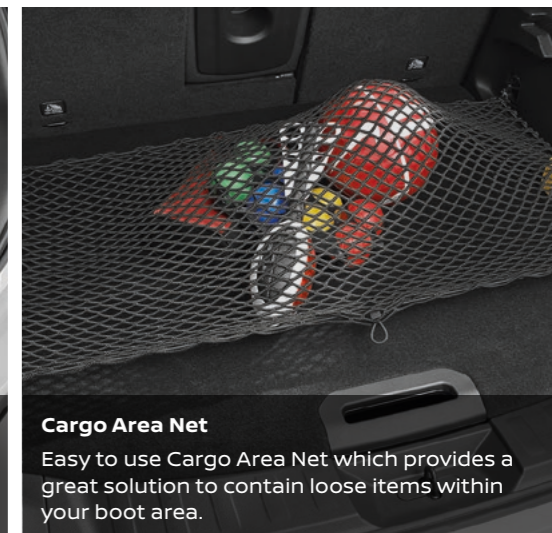

PRACTICAL AND FAMILY-PROOF

Nissan Genuine Accessories provide convenient and secure storage for your precious cargo and ensure your X-TRAIL remains protected from the hard-to-avoid spillages and scuff marks that often come with fun-filled family road trips.

X-TRAIL TL shown in Diamond Black with optional accessories.

Boot Storage Bag (Six Compartment)

Boot Storage Bag provides a handy storage solution for your boot area for items such as groceries and sports gear.

Bootlip Protector (Reflective)

A practical solution to help protect the bootlip of your Nissan, which has a reflective strip for extra safety.

Rear Protection Carpet Mat

Designed to protect your vehicle's cargo floor area from dirt, excessive wear and stains.

Cargo Area Net

Easy to use Cargo Area Net which provides a great solution to contain loose items within your boot area.

Rear Protection Tray

X-TRAIL branded black formed tray, designed with a raised outer perimeter to help protect the cargo floor area and contain any spillages.