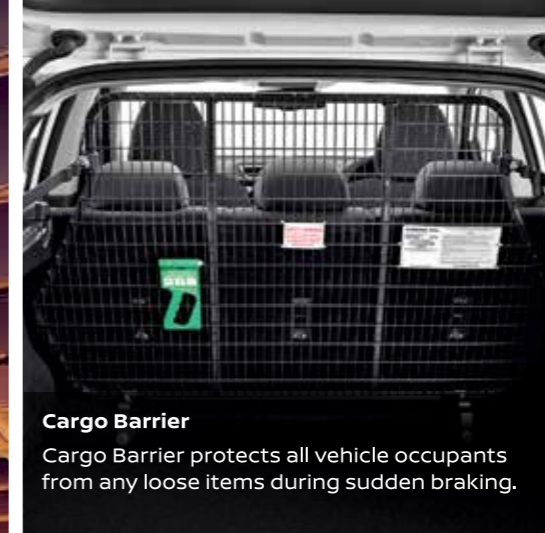

Cargo Barrier

Cargo Barrier protects all vehicle occupants from any loose items during sudden braking.

Cargo Area Net

Easy to use Cargo Area Net which provides a great solution to contain loose items within your boot area.