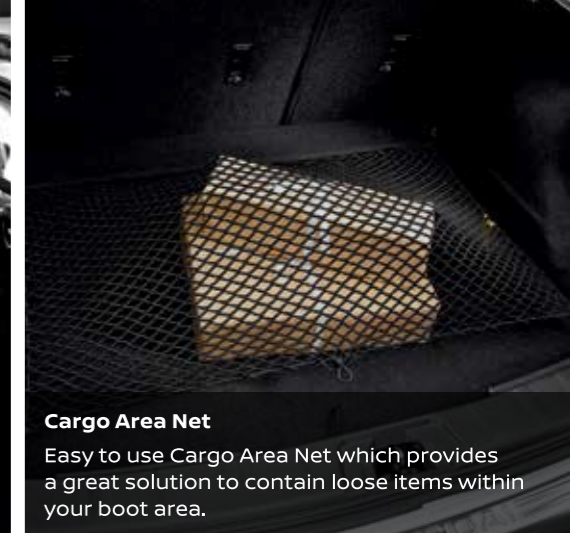

SAFE AND SECURE

Nissan Genuine Accessories provide convenient and secure storage for your cargo and ensure your Nissan QASHQAI is protected from everyday wear and tear.

QASHQAI Ti shown in Pearl Black with optional accessories.

Cargo Barrier

Cargo Barrier protects all vehicle occupants from any loose items during sudden braking.

Cargo Area Net

Easy to use Cargo Area Net which provides a great solution to contain loose items within your boot area.