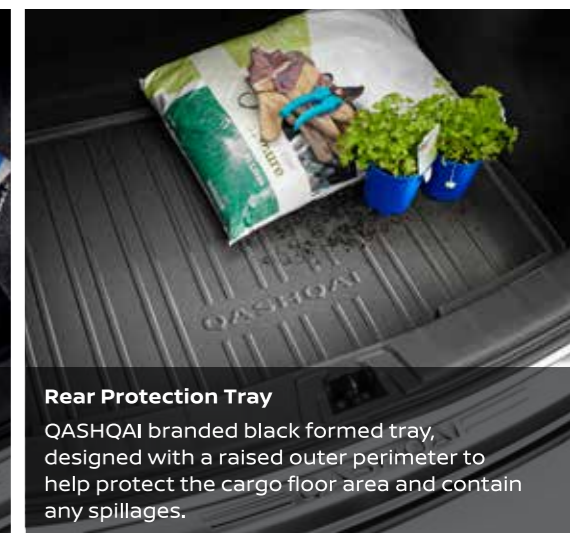

Cargo Barrier

Cargo Barrier protects all vehicle occupants from any loose items during sudden braking.

Cargo Area Net

Easy to use Cargo Area Net which provides a great solution to contain loose items within your boot area.

Rear Protection Carpet Mat (Standard Floor)

QASHQAI branded Carpet Mat designed to protect your vehicle's cargo floor area from dirt, excessive wear and stains.

Rear Protection Tray

QASHQAI branded black formed tray, designed with a raised outer perimeter to help protect the cargo floor area and contain any spillages.