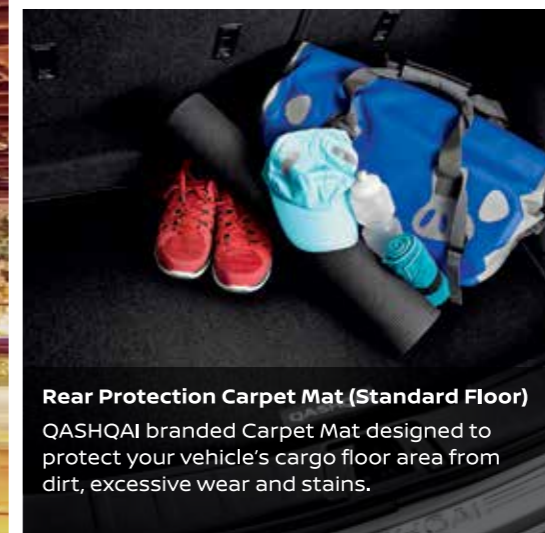

Rear Protection Carpet Mat (Standard Floor)

QASHQAI branded Carpet Mat designed to protect your vehicle's cargo floor area from dirt, excessive wear and stains.