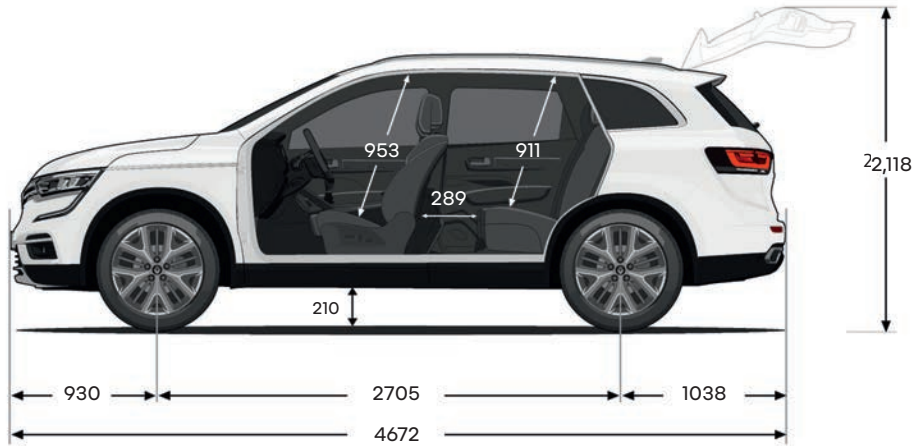

# dimensions (mm)

Boot space - Minimum (L)	458
Boot space - Maximum (L)	1690

# engine

	Life	Zen	Intens 4x2	Intens 4x4
<b>Engine &amp; transmission</b>				
Type			2.5L CVT	
Capacity (cc)			2488	
Number of cylinders/valves			4/16	
Bore x stroke (mm)			89 x 100	
Maximum power (kW @ rpm)			126 @ 6000	
Maximum torque (Nm @ rpm)			226 @ 4400	
Fuel type (minimum)			91 RON	
Fuel injection type			Multipoint	
Transmission type			X-tronic CVT automatic transmission	
Driven wheels		4x2		4x4
<b>Braking, suspension &amp; steering</b>				
Front braking system (diameter x thickness)			Ventilated disc - 296x26	
Rear braking system (diameter x thickness)			Ventilated disc - 292x16	
Front suspension			MacPherson strut	
Rear suspension			Multi Link	
Turning circle between kerbs (m)			11.4	
<b>Performance</b>				
Max. speed (km/h)		200		199
0-100 km/h (seconds)		9.5		9.8
<b>Fuel consumption<sup>^</sup></b>				
Emission standards			Euro 5	
Combined cycle (L/100km)		8.1		8.3
CO2 emissions (g/km)		188		192
Extra urban cycle (L/100km)		6.7		6.9
Urban cycle (L/100km)		10.4		10.7
Fuel tank (L)			60	
<b>Weights (kg)<sup>^^</sup></b>				
Kerb weight (unladen)		1558		1609
Payload		573		556
Maximum towing weight, braked			2000	
Maximum towing weight, unbraked			750	
Maximum towing weight, download			150	