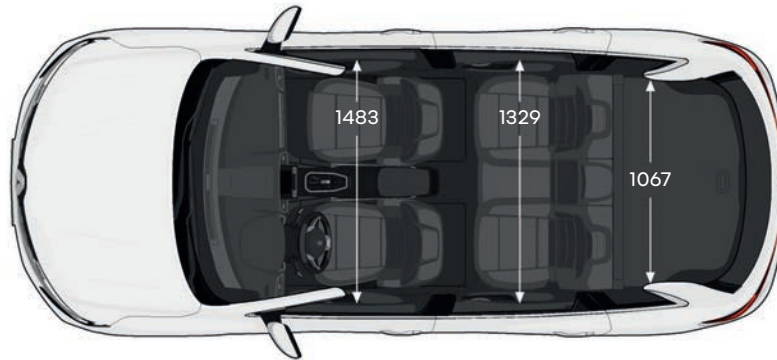

# dimensions (mm)

Boot space - Minimum (L)	458
Boot space - Maximum (L)	1690

# engine

	Life	Zen	Intens 4x2	Intens 4x4
<b>Engine &amp; transmission</b>				
Type			2.5L CVT	
Capacity (cc)			2488	
Number of cylinders/valves			4/16	
Bore x stroke (mm)			89 x 100	
Maximum power (kW @ rpm)			126 @ 6000	
Maximum torque (Nm @ rpm)			226 @ 4400	
Fuel type (minimum)			91 RON	
Fuel injection type			Multipoint	
Transmission type			X-tronic CVT automatic transmission	
Driven wheels		4x2		4x4
<b>Braking, suspension &amp; steering</b>				
Front braking system (diameter x thickness)			Ventilated disc - 296x26	
Rear braking system (diameter x thickness)			Ventilated disc - 292x16	
Front suspension			MacPherson strut	
Rear suspension			Multi Link	
Turning circle between kerbs (m)			11.4	
<b>Performance</b>				
Max. speed (km/h)		200		199
0-100 km/h (seconds)		9.5		9.8
<b>Fuel consumption<sup>^</sup></b>				
Emission standards			Euro 5	
Combined cycle (L/100km)		8.1		8.3
CO2 emissions (g/km)		188		192
Extra urban cycle (L/100km)		6.7		6.9
Urban cycle (L/100km)		10.4		10.7
Fuel tank (L)			60	
<b>Weights (kg)<sup>^^</sup></b>				
Kerb weight (unladen)		1558		1609
Payload		573		556
Maximum towing weight, braked			2000	
Maximum towing weight, unbraked			750	
Maximum towing weight, download			150	