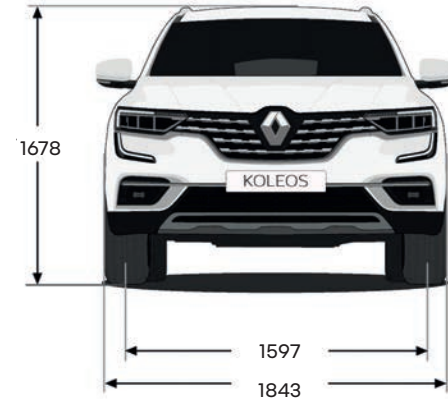

# dimensions (mm)

Boot space - Minimum (L)	458
Boot space - Maximum (L)	1690

# engine

	Life	Zen	Intens 4x2	Intens 4x4
<b>Engine &amp; transmission</b>				
Type			2.5L CVT	
Capacity (cc)			2488	
Number of cylinders/valves			4/16	
Bore x stroke (mm)			89 x 100	
Maximum power (kW @ rpm)			126 @ 6000	
Maximum torque (Nm @ rpm)			226 @ 4400	
Fuel type (minimum)			91 RON	
Fuel injection type			Multipoint	
Transmission type			X-tronic CVT automatic transmission	
Driven wheels		4x2		4x4
<b>Braking, suspension &amp; steering</b>				
Front braking system (diameter x thickness)			Ventilated disc - 296x26	
Rear braking system (diameter x thickness)			Ventilated disc - 292x16	
Front suspension			MacPherson strut	
Rear suspension			Multi Link	
Turning circle between kerbs (m)			11.4	
<b>Performance</b>				
Max. speed (km/h)		200		199
0-100 km/h (seconds)		9.5		9.8
<b>Fuel consumption<sup>^</sup></b>				
Emission standards			Euro 5	
Combined cycle (L/100km)		8.1		8.3
CO2 emissions (g/km)		188		192
Extra urban cycle (L/100km)		6.7		6.9
Urban cycle (L/100km)		10.4		10.7
Fuel tank (L)			60	
<b>Weights (kg)<sup>^^</sup></b>				
Kerb weight (unladen)		1558		1609
Payload		573		556
Maximum towing weight, braked			2000	
Maximum towing weight, unbraked			750	
Maximum towing weight, download			150	