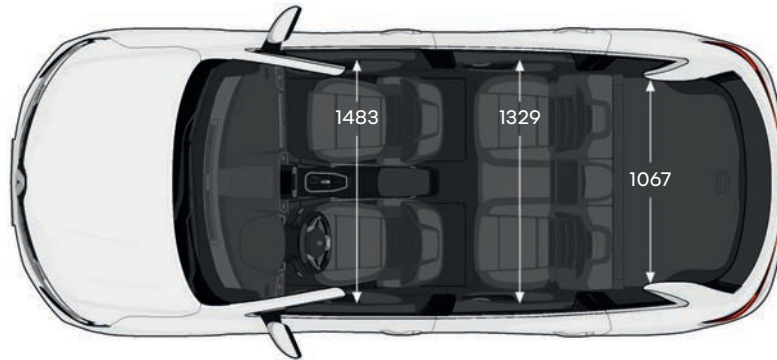

dimensions (mm)

Boot space - Minimum (L)	458
Boot space - Maximum (L)	1690