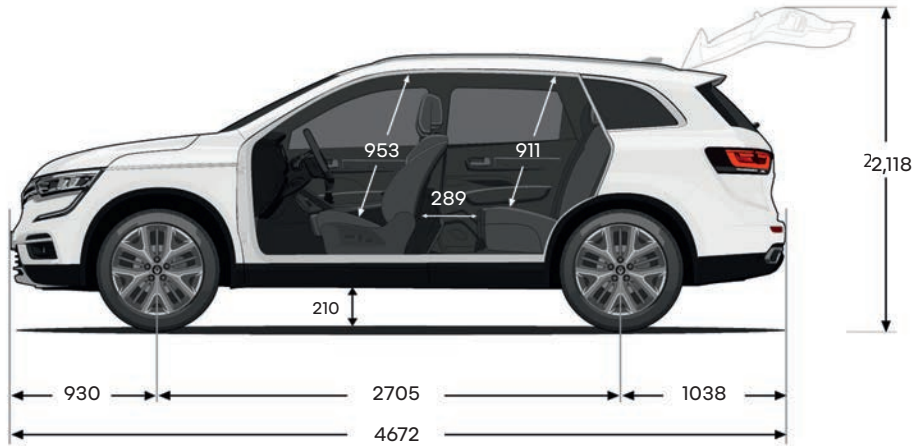

dimensions (mm)

Boot space - Minimum (L)	458
Boot space - Maximum (L)	1690