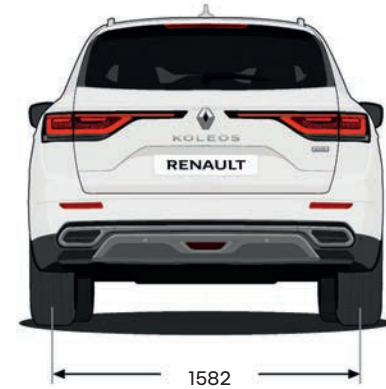

dimensions (mm)

Boot space - Minimum (L)	458
Boot space - Maximum (L)	1690