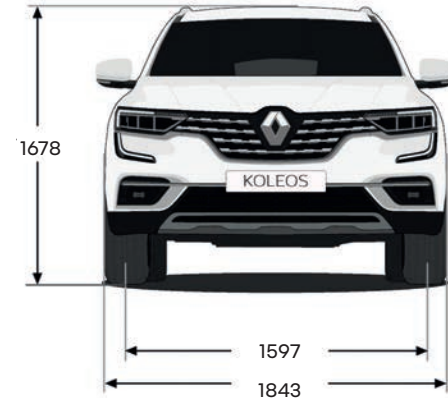

dimensions (mm)

Boot space - Minimum (L)	458
Boot space - Maximum (L)	1690