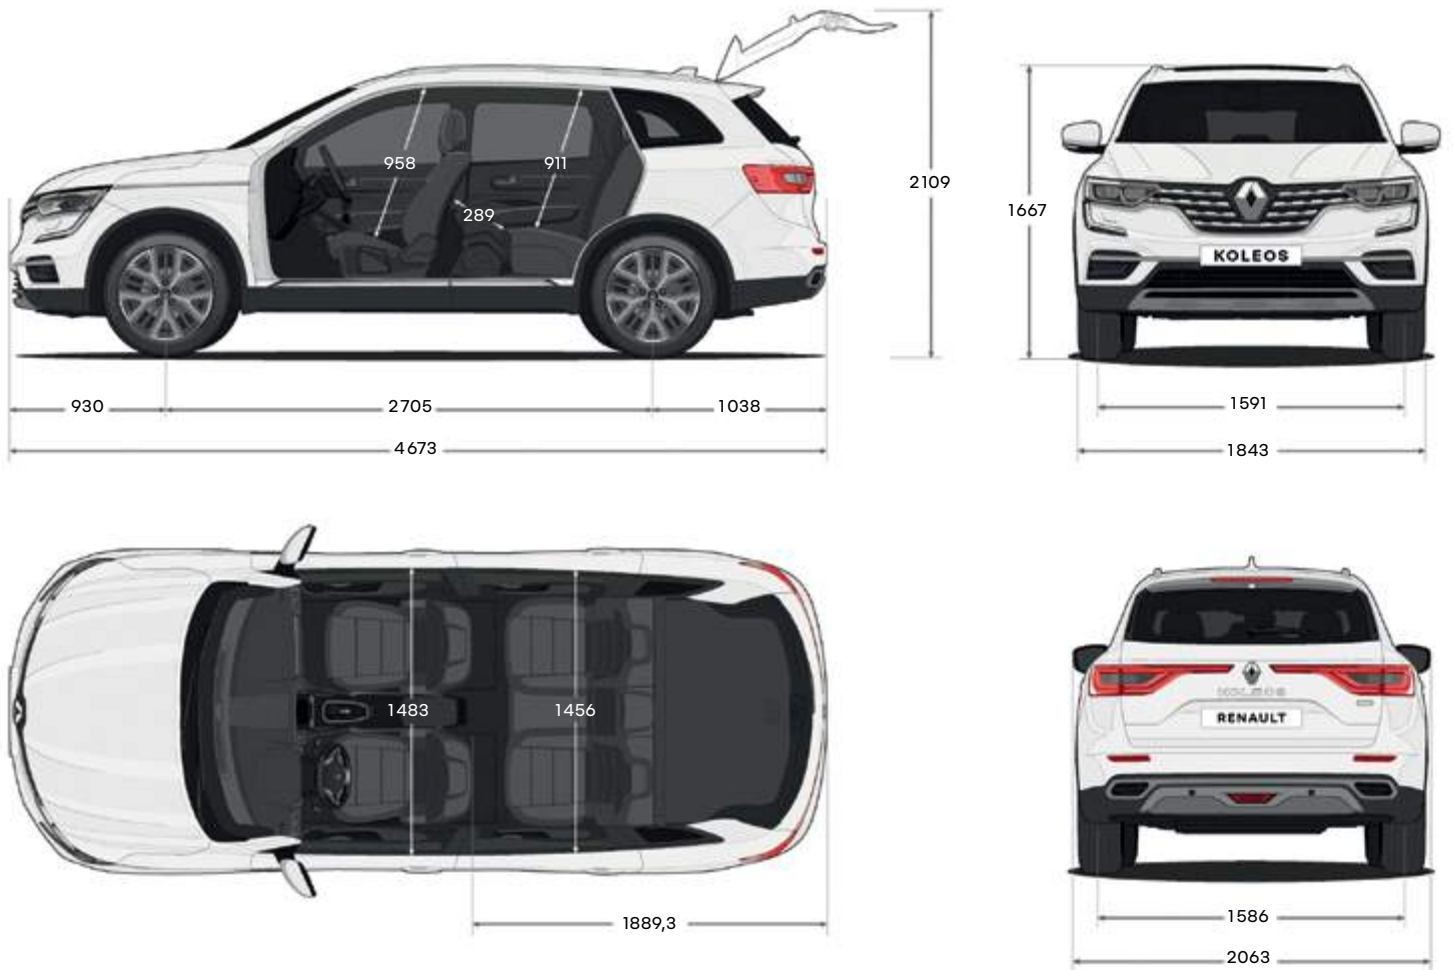

- 01. dimensions**
- 02. engine**
- 03. equipment and options**

01. dimensions

boot volume - VDA standard (litres)

min. boot volume	493
max. boot volume	1707
space under false floor	27/36

dimensions (in mm).

02. engine

	life	zen	zen 4x4	intens & iconic edition 4x2	intens & iconic edition 4x4
engine & transmission					
Type			2.5L CVT		
Capacity (cc)			2488		
Number of cylinders/valves			4/16		
Bore x stroke (mm)			89 x 100		
Maximum power (kW @ rpm)			126 @ 6000		
Maximum torque (Nm @ rpm)			226 @ 4400		
Fuel type (recommended)			Unleaded		
Fuel injection type			Multipoint		
Transmission type			X-tronic CVT automatic transmission		
Driven wheels	4x2		4X4	4x2	4x4
braking, suspension & steering					
Front braking system (diameter x thickness)			Ventilated disc - 296x26		
Rear braking system (diameter x thickness)			Ventilated disc - 292x16		
Front suspension			MacPherson Strut		
Rear suspension			Multi Link		
Turning circle between kerbs (m)			11.4		
performance					
Max. speed (km/h)	200		199	200	199
0-100 km/h (seconds)	9.5		9.8	9.5	9.8
fuel consumption[^]					
Emission standards			Euro 5		
Combined cycle (L/100km)	8.1		8.3	8.1	8.3
CO2 emissions (g/km)	188		192	188	192
Extra urban cycle (L/100km)	6.7		6.9	6.7	6.9
Urban cycle (L/100km)	10.4		10.7	10.4	10.7
Fuel tank (L)			60		
dimensions & weights^{^^}					
Kerb weight (unladen) (kg)	1558		1626	1558	1626
Payload (kg)	573		539	573	539
Maximum towing weight, braked (kg)			2000		
Maximum towing weight, unbraked (kg)			750		
Maximum towing weight, download (kg)			150		