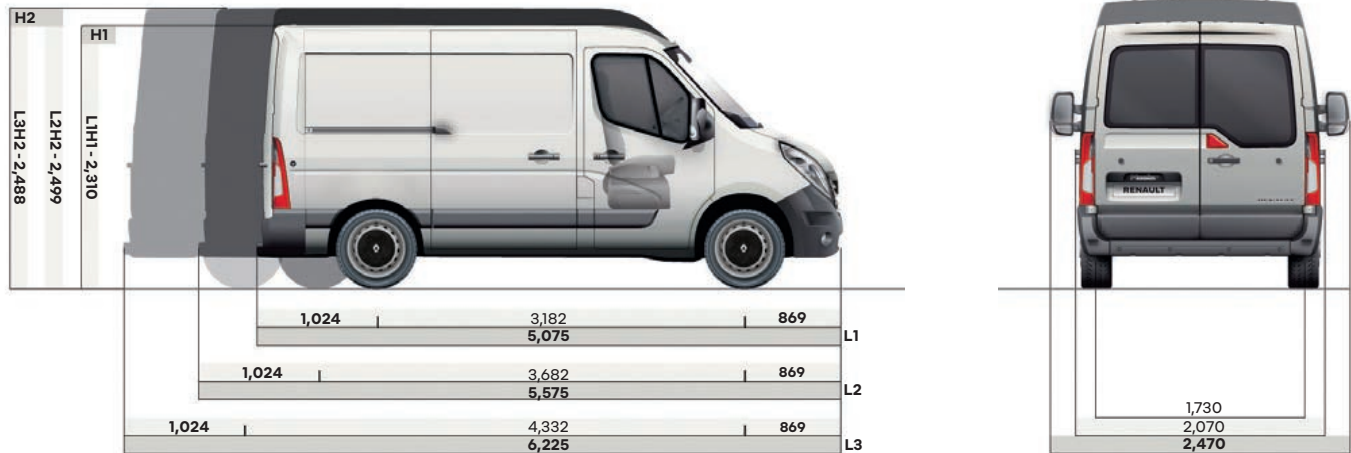

● = Standard, ○ = Factory Option, - = Not Available

Features and specifications are subject to final inspection by Renault Australia upon vehicle arrivals.

dimensions

front-wheel drive panel van

rear-wheel drive panel van

Model	SWB FWD MT Pro	SWB FWD AT Pro	MWB FWD MT Pro	MWB FWD AT Pro	LWB FWD MT Pro	LWB FWD AT Pro	LWB RWD MT Pro	ELWB RWD MT Pro
Dimensions (mm)								
Wheelbase	3,182		3,682		4,332		3,682	4,332
Front Track					1,750			
Rear Track					1,730		1,612	
Overall Height (Unladen)	2,310		2,499		2,488		2,549	2,808
Overall Width (excl. Standard Door Mirrors)					2,070			
Overall Width (excl. Standard Door Mirrors)					2,470			
Overall Length	5,075		5,575		6,225			6,875
Maximum Cargo Bay Length	2,583		3,083		3,733			4,383
Maximum Cargo Bay Width					1,765			
Cargo Bay Width Between Wheel Arches					1,380		1,080	
Maximum Cargo Bay Height	1,700				1,894		1,798	2,048
Front Overhang					869			
Rear Overhang					1,024		1,674	
Loading Sill Height (Laden/Unladen)	Min: 550 / Max: 564		Min: 548 / Max: 562		Min: 543 / Max: 557		Min: 706 / Max: 724	Min: 706 / Max: 724
Minimum Ground Clearance	218				214		213	214
Width of Sliding Door(s)	1050				1270			
Height of Sliding Door(s)	1,581				1,780		1,684	
Rear Door Width					1,580			
Rear Door Height	1,627				1,820		1,724	