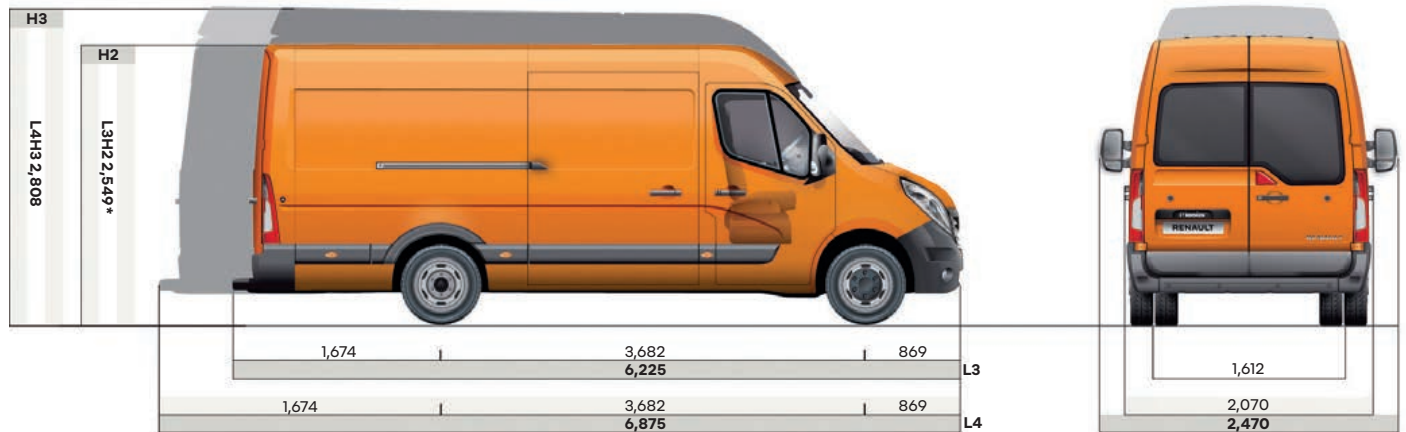

● = Standard, ○ = Factory Option, - = Not Available

Features and specifications are subject to final inspection by Renault Australia upon vehicle arrivals.

dimensions

front-wheel drive panel van

rear-wheel drive panel van

Model	SWB FWD MT Pro	SWB FWD AT Pro	MWB FWD MT Pro	MWB FWD AT Pro	LWB FWD MT Pro	LWB FWD AT Pro	LWB RWD MT Pro	ELWB RWD MT Pro
Dimensions (mm)								
Wheelbase	3,182		3,682		4,332		3,682	4,332
Front Track					1,750			
Rear Track					1,730		1,612	
Overall Height (Unladen)	2,310		2,499		2,488		2,549	2,808
Overall Width (excl. Standard Door Mirrors)					2,070			
Overall Width (excl. Standard Door Mirrors)					2,470			
Overall Length	5,075		5,575		6,225			6,875
Maximum Cargo Bay Length	2,583		3,083		3,733			4,383
Maximum Cargo Bay Width					1,765			
Cargo Bay Width Between Wheel Arches					1,380		1,080	
Maximum Cargo Bay Height	1,700				1,894		1,798	2,048
Front Overhang					869			
Rear Overhang					1,024		1,674	
Loading Sill Height (Laden/Unladen)	Min: 550 / Max: 564		Min: 548 / Max: 562		Min: 543 / Max: 557		Min: 706 / Max: 724	Min: 706 / Max: 724
Minimum Ground Clearance	218				214		213	214
Width of Sliding Door(s)	1050				1270			
Height of Sliding Door(s)	1,581				1,780		1,684	
Rear Door Width					1,580			
Rear Door Height	1,627				1,820		1,724	