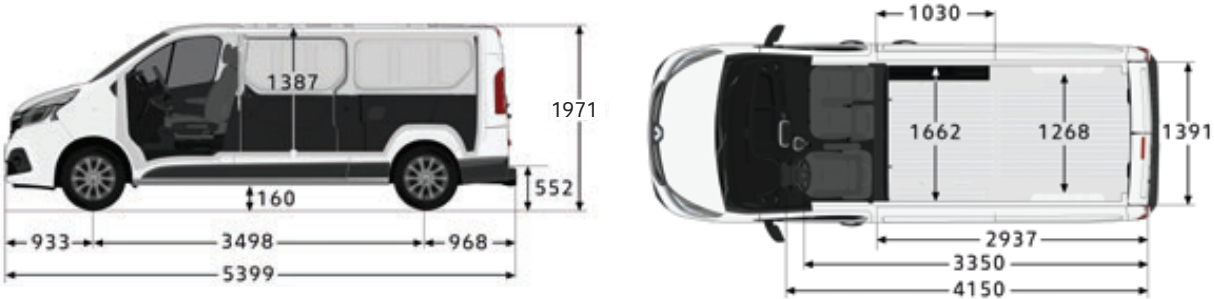

● = Standard feature, O = Factory Option, - = Not Available

Dimensions

L1H1 Pro and Premium Short Wheelbase

L2H1 Pro, Premium Long Wheelbase

L2H1 Crew Long Wheelbase

MODEL	SWB PRO 85kW MT	LWB PRO 85kW MT	SWB PREMIUM 103kW MT	SWB PREMIUM 125kW AT	LWB PREMIUM 103kW MT	LWB PREMIUM 125kW AT	LWB CREW LIFESTYLE 125kW AT
DIMENSIONS (mm)							
Wheelbase	3,098	3,498	3,098	3,098	3,498	3,498	3,498
Front Track	1,615	1,615	1,615	1,615	1,615	1,615	1,615
Rear Track	1,628	1,628	1,628	1,628	1,628	1,628	1,628
Height (Laden / Unladen)	1,971	1,971	1,971	1,971	1,971	1,971	1,971
Width (excl. Door Mirrors)	1,956	1,956	1,956	1,956	1,956	1,956	1,956
Width (inc. Door Mirrors)	2,283	2,283	2,283	2,283	2,283	2,283	2,283
Length	4,999	5,399	4,999	4,999	5,399	5,399	5,399
"Cargo Bay Length (without / with Load-Through Flap)	2,537	2,937	2,537 / 3,750	2,537 / 3,750	2,937 / 4,150	2,937 / 4,150	1,740 / 2,423
Cargo Bay Width	1,662	1,662	1,662	1,662	1,662	1,662	1,662
Cargo Bay Height	1,387	1,387	1,387	1,387	1,387	1,387	1,387
Cargo Bay Width (between Arches)	1,268	1,268	1,268	1,268	1,268	1,268	1,268
Front Overhang	933	933	933	933	933	933	933
Rear Overhang	968	968	968	968	968	968	968
Loading Sill Height	552	552	552	552	552	552	552
Minimum Ground Clearance	160	160	160	160	160	160	160
Width of Sliding Door(s) (600mm from Floor)	907	907	907	907	907	907	907
Height of Sliding Door Opening(s)	1,284	1,284	1,284	1,284	1,284	1,284	1,284
Rear Door Width	1,391	1,391	1,391	1,391	1,391	1,391	1,391
Rear Door Height	1,320	1,320	1,320	1,320	1,320	1,320	1,320