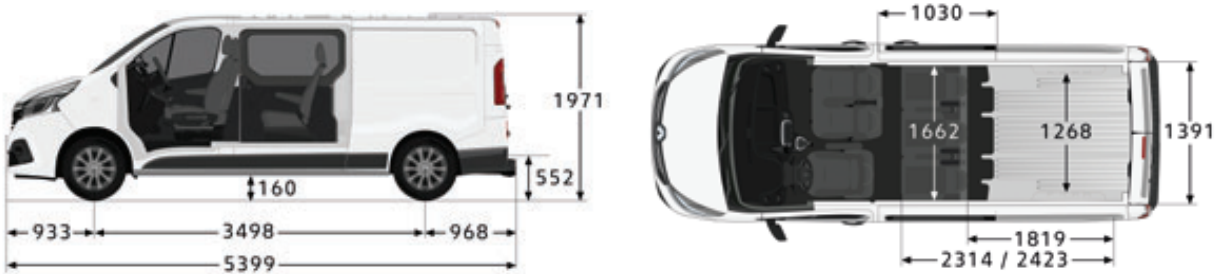

● = Standard feature, O = Factory Option, - = Not Available

Dimensions

L1H1 Pro and Premium Short Wheelbase

L2H1 Pro, Premium Long Wheelbase

L2H1 Crew Long Wheelbase

MODEL	SWB PRO 85kW MT	LWB PRO 85kW MT	SWB PREMIUM 103kW MT	SWB PREMIUM 125kW AT	LWB PREMIUM 103kW MT	LWB PREMIUM 125kW AT	LWB CREW LIFESTYLE 125kW AT
DIMENSIONS (mm)							
Wheelbase	3,098	3,498	3,098	3,098	3,498	3,498	3,498
Front Track	1,615	1,615	1,615	1,615	1,615	1,615	1,615
Rear Track	1,628	1,628	1,628	1,628	1,628	1,628	1,628
Height (Laden / Unladen)	1,971	1,971	1,971	1,971	1,971	1,971	1,971
Width (excl. Door Mirrors)	1,956	1,956	1,956	1,956	1,956	1,956	1,956
Width (inc. Door Mirrors)	2,283	2,283	2,283	2,283	2,283	2,283	2,283
Length	4,999	5,399	4,999	4,999	5,399	5,399	5,399
"Cargo Bay Length (without / with Load-Through Flap)	2,537	2,937	2,537 / 3,750	2,537 / 3,750	2,937 / 4,150	2,937 / 4,150	1,740 / 2,423
Cargo Bay Width	1,662	1,662	1,662	1,662	1,662	1,662	1,662
Cargo Bay Height	1,387	1,387	1,387	1,387	1,387	1,387	1,387
Cargo Bay Width (between Arches)	1,268	1,268	1,268	1,268	1,268	1,268	1,268
Front Overhang	933	933	933	933	933	933	933
Rear Overhang	968	968	968	968	968	968	968
Loading Sill Height	552	552	552	552	552	552	552
Minimum Ground Clearance	160	160	160	160	160	160	160
Width of Sliding Door(s) (600mm from Floor)	907	907	907	907	907	907	907
Height of Sliding Door Opening(s)	1,284	1,284	1,284	1,284	1,284	1,284	1,284
Rear Door Width	1,391	1,391	1,391	1,391	1,391	1,391	1,391
Rear Door Height	1,320	1,320	1,320	1,320	1,320	1,320	1,320