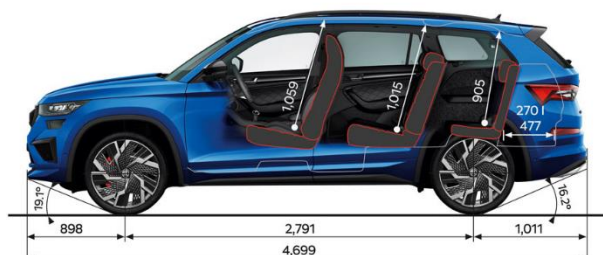

Warranty and Service

5 years mechanical warranty or up to 150,000km**	✓	✓	✓	✓	✓
Service Intervals every 1 year or 15,000km	✓	✓	✓	✓	✓
ŠKODA Scheduled Service Plan 3 Years or up to 45,000km**	$1,295	$1,795	$1,795	$1,645	$1,795
ŠKODA Scheduled Service Plan 5 Years or up to 75,000km**	$3,095	$3,895	$3,895	$3,445	$3,895