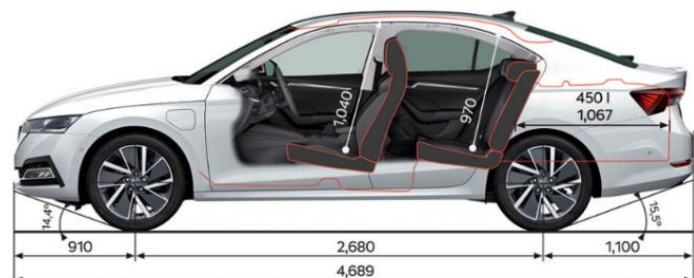

WARRANTY AND SERVICE

5 years mechanical warranty or up to 150,000km**	✓	✓
5 years ŠKODA Roadside assistance	✓	✓
8 Years high voltage battery warranty or up to 160,000km**	✓	✓
Service Intervals every 1 year or 15,000km	✓	✓
ŠKODA Scheduled Service Plan 3 Years or up to 45,000km**	$1,395	$1,745
ŠKODA Scheduled Service Plan 5 Years or up to 75,000km**	$2,645	$3,395