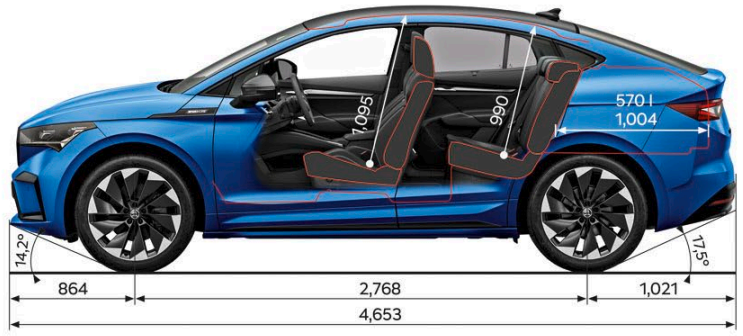

Škoda reserves the right to make changes to specifications, colours and prices without notice. Whilst we make every effort to ensure that specifications are accurate at the time of publication, you should always check with your Škoda dealer for the latest information.

✓ = Standard -- = Not available

Updated February 2024

Page 3 of 3