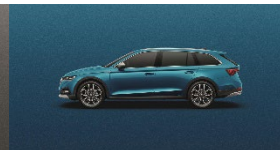

Alloy wheels

17" alloy wheels – Rotare aero silver wheels	✓	-
18" alloy wheels - Comet, black with bright machining	-	✓

Moon White
Metallic

Race Blue
Metallic

Graphite Grey
Metallic

Lava Blue
Metallic (Style only)

Phoenix orange
Metallic (+\$1,000)

Magic Black
Metallic

Brilliant Silver
Metallic

Velvet Red
Metallic (+\$1,000)

Mamba Green
Uni (RS only)

17" Rotare alloy wheels

18" Comet alloy wheels

Škoda reserves the right to make changes to specifications, colours and prices without notice. Whilst we make every effort to ensure that specifications are accurate at the time of publication, you should always check with your Škoda dealer for the latest information.