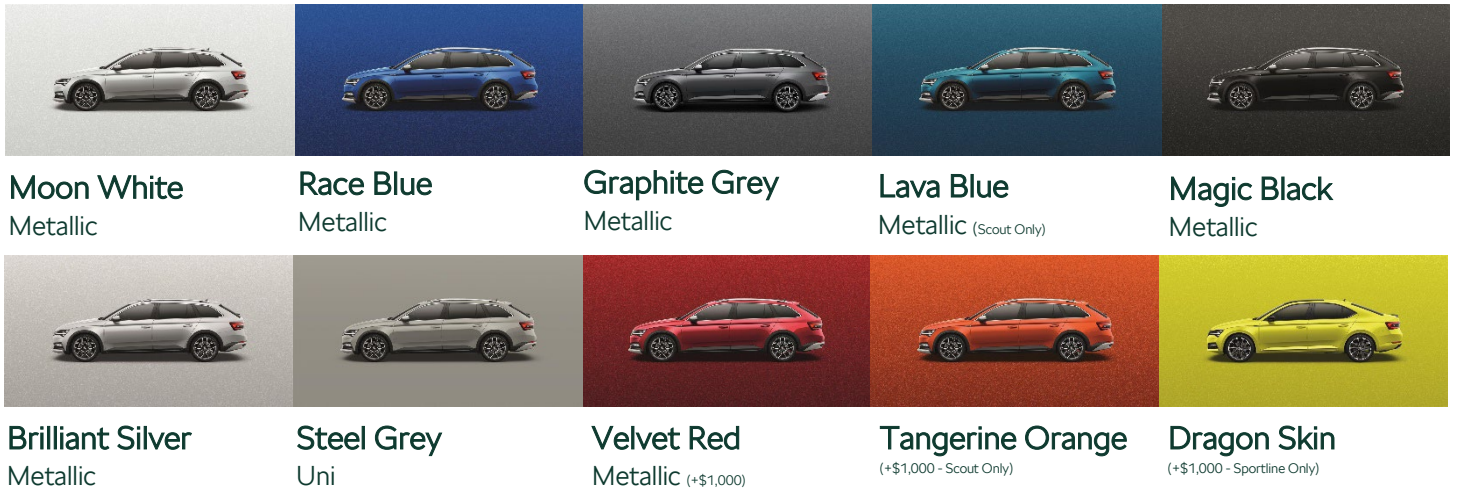

18" Braga alloy wheels