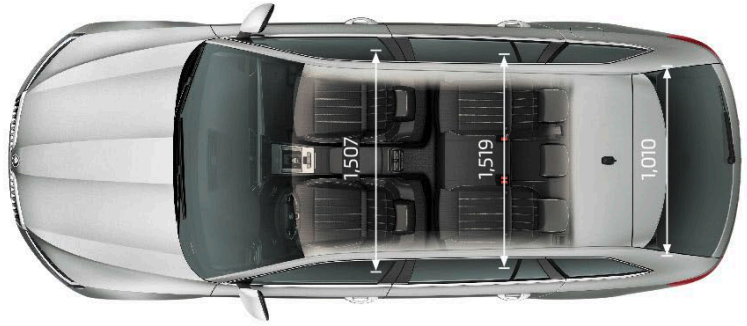

18" Braga alloy wheels