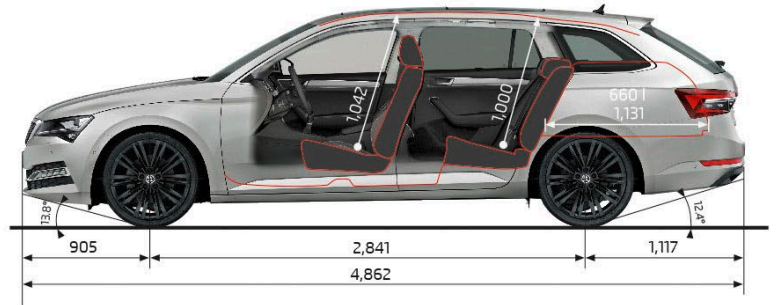

18" Braga alloy wheels