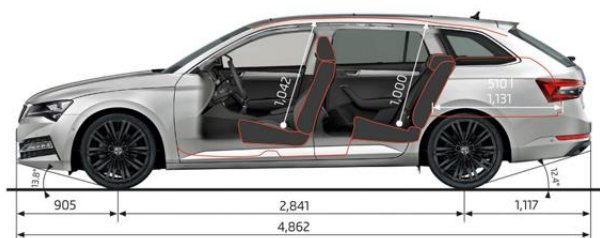

* The figures provided are converted using official NZ Government calculator to 3P-WLTP from official manufacturer's technical data in accordance with EU legislation
**Standard warranty. Other promotional offers may exceed standard terms, and if selected they would be added to vehicle price.
*** Prices are maximum retail including 15% GST. Prices & specifications are subject to change without notice. Maximum Retail Price does not include additional on road costs.
****New Zealand Government Clean Car rebates / fees may apply for new vehicles sold from the 1st April 2022. Values stated should be taken as guidance only and may be subject to change without notice. For further details, see skoda.co.nz/clean-car.