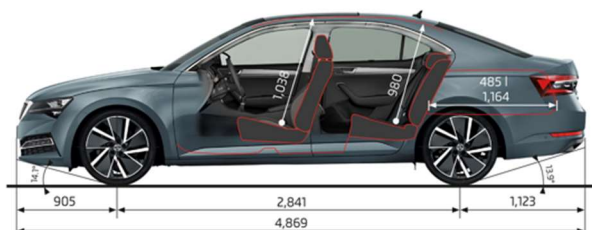

## MY22 Specification Sheet

<b>PRICE</b>	<b>STYLE iV 160KW</b>	<b>SPORTLINE iV 160KW</b>
Maximum Retail Price***	\$72,990	\$76,990
Clean Car Programme (Estimated Rebate / Fee)****	-\$5,750 (Rebate)	-\$5,750 (Rebate)
<b>TECHNICAL DATA</b>		
Model Code	3V34XC	3V3RXC
Fuel consumption L/100km (Combined 3P-WLTP)*	1.5	1.5
CO <sup>2</sup> emissions g/km (Combined 3P-WLTP)*	34	35
Emission standard	Euro 6	Euro 6
Engine Type	Plug-In Hybrid Electric Vehicle	Plug-In Hybrid Electric Vehicle
Displacement (cm <sup>3</sup> )	1,395	1,395
Power Output – Petrol / Electric (Combined) kW @ rpm	115/85(160)kW @ 5000 - 6000	115/85(160)kW @ 5000 - 6000
Torque - Petrol / Electric (Combined) Nm @rpm	250/330(400)Nm @ 1550 - 3500	250/330(400)Nm @ 1550 - 3500
Capacity of Lithium-ion battery in kWh	13	13
Electric range on full charge (WLTP)	Up to 62 kms	Up to 62 kms
Electric consumption combined in kWh/100 km (WLTP)	15.4kWh	15.4kWh
Drive train	Two Wheel Drive	Two Wheel Drive
Transmission	6 Speed DSG	6 Speed DSG
Acceleration 0-100 km/h (sec)	7.7	7.7
Top speed (km/h)	225	225
Braked Trailer Mass at 12% (kg)	1,600	1,600
Towbar downball weight (kg)	90	90
<b>WARRANTY AND SERVICE</b>		
5 years mechanical warranty or up to 150,000km**	✓	✓
8 years high voltage battery warranty or up to 160,000km**	✓	✓
Service Intervals every 1 year or 15,000km	✓	✓
ŠKODA Scheduled Service Plan 3 Years or up to 45,000km**	\$1,695	\$1,695
ŠKODA Scheduled Service Plan 5 Years or up to 75,000km**	\$3,195	\$3,195