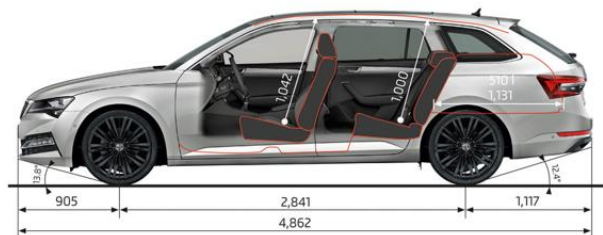

* The figures provided are converted using official NZ Government calculator to 3P-WLTP from official manufacturer's NEDC tests in accordance with EU legislation

**Standard warranty. Other promotional offers may exceed standard terms, and if selected they would be added to vehicle price.

*** Prices are maximum retail including 15% GST. Prices & specifications are subject to change without notice. Maximum Retail Price does not include additional on road costs.

****New Zealand Government Clean Car rebates / fees may apply for new vehicles sold from the 1st April 2022. Values stated should be taken as guidance only and may be subject to change without notice. For further details, see skoda.co.nz/clean-car.

✓ = Standard -- = Not available

Updated March 2022

Page 1 of 2