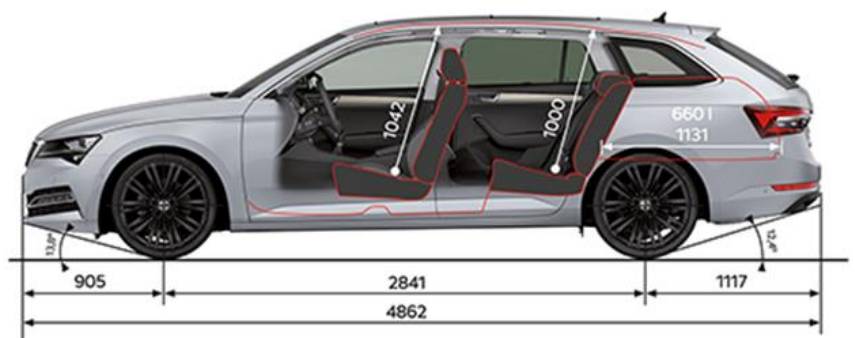

WARRANTY AND SERVICE

5 years mechanical warranty or up to 150,000km**	✓	✓	✓
Service Intervals every 1 year or 15,000km	✓	✓	✓
ŠKODA Scheduled Service Plan 3 Years or up to 45,000km**	$1,695	$1,795	$1,795
ŠKODA Scheduled Service Plan 5 Years or up to 75,000km**	$3,195	$3,495	$3,495