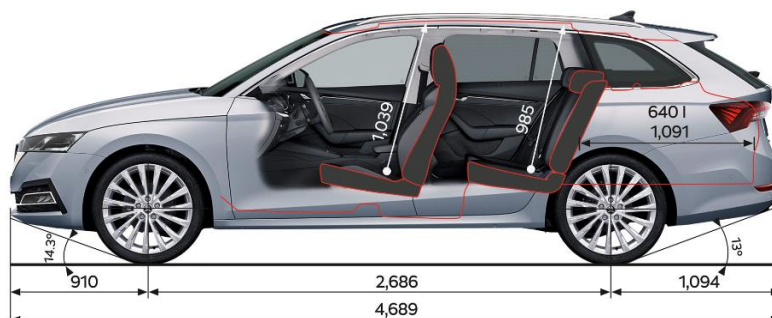

Warranty and Service

5 years mechanical warranty or up to 150,000km*	✓	✓
Service Intervals every 1 year or 15,000km	✓	✓
ŠKODA Scheduled Service Plan 3 Years or up to 45,000km*	$1,200	$1,450
ŠKODA Scheduled Service Plan 5 Years or up to 75,000km*	$2,250	$2,750