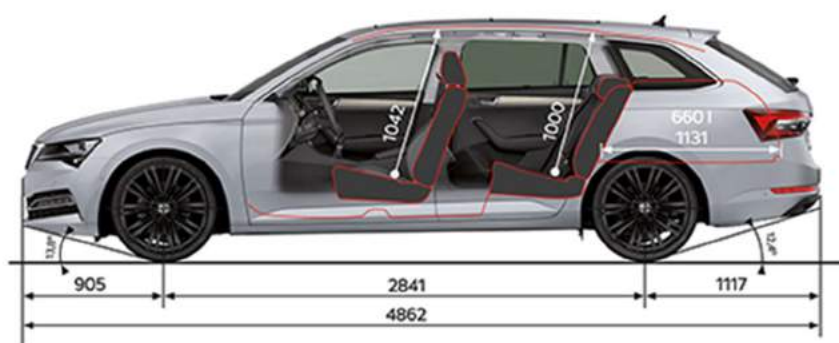

WARRANTY AND SERVICE

5 years mechanical warranty or up to 150,000km**	✓	✓
Service Intervals every 1 year or 15,000km	✓	✓
ŠKODA Scheduled Service Plan 3 Years or up to 45,000km**	$1,695	$1,795
ŠKODA Scheduled Service Plan 5 Years or up to 75,000km**	$3,195	$3,495