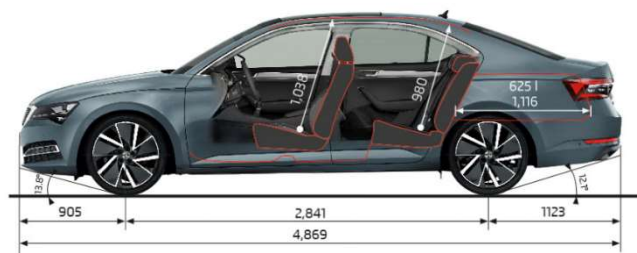

* Fuel consumption values obtained are the highest result using NEDC Standard and are based on European models.

** Standard warranty. Other promotional offers may exceed standard terms, and if selected they would be added to vehicle price.

*** Prices are maximum retail including 15% GST. Prices & specifications are subject to change without notice. Maximum Retail Price does not include additional on road costs.

✓ = Standard -- = Not available

Updated July 2021

Page 1 of 2