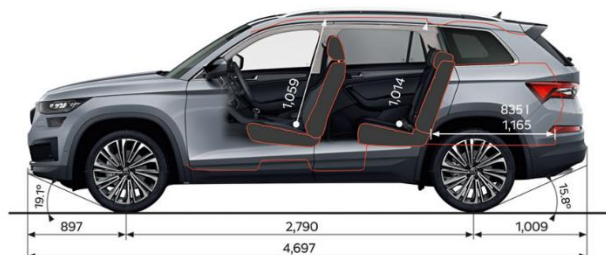

* Fuel consumption values obtained using NEDC Standard

** Standard warranty. Other promotional offers may exceed standard terms, and if selected they would be added to vehicle price.

*** Prices are maximum retail including 15% GST. Prices & specifications are subject to change without notice. Maximum Retail Price does not include additional on road costs.

✓ = Standard -- = Not available

Updated July 2021

Page 1 of 2