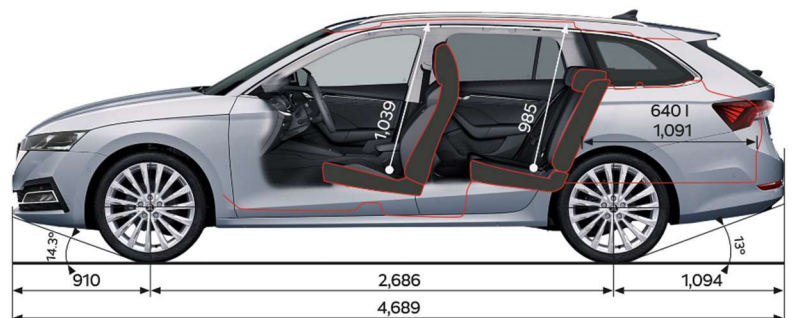

Warranty and Service

5 years mechanical warranty or up to 150,000km**	✓
Service Intervals every 1 year or 15,000km	✓
ŠKODA Scheduled Service Plan 3 Years or up to 45,000km**	$1,200
ŠKODA Scheduled Service Plan 5 Years or up to 75,000km**	$2,250