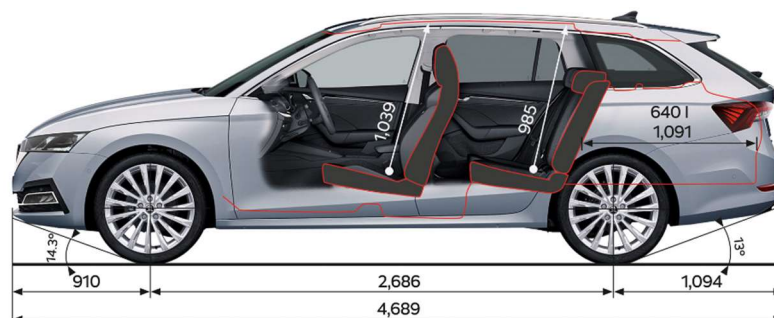

*Fuel consumption values obtained using NEDC standard and based on European models.

** Standard warranty. Other promotional offers may exceed standard terms, and if selected they would be added to vehicle price.

*** Prices are maximum retail including 15% GST. Prices & specifications are subject to change without notice. Maximum Retail Price does not include additional on road costs.