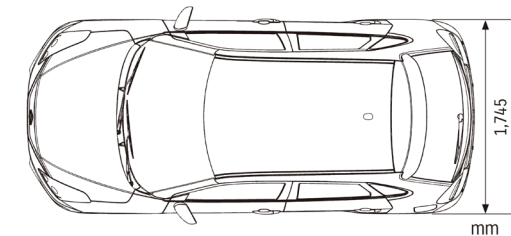

## Measurements

Major Specifications			
		GL	GLX
Engine	Petrol 1.4L		
Drive system	2WD		
Transmission	5MT/4AT	2WD 4AT	
Number of doors	5-door		
<b>DIMENSIONS</b>			
Overall length	mm	3,995	
Overall width	mm	1,745	
Overall height	mm	1,470	
Wheelbase	mm	2,520	
Tread	Front	mm 1,530 (175/65R15), 1,520 (185/55R16)	
	Rear	mm 1,530 (175/65R15), 1,520 (185/55R16)	
Minimum turning radius *1	m	4.9	
Minimum ground clearance	mm	120	
<b>CAPACITIES</b>			
Seating capacity	persons	5	
Fuel tank capacity	litres	37	
Luggage capacity*1	Max.volume	litres 1,085	
	Rear seatback folded (VDA method) - with T135/70R15 spare tyre	litres 756	
	Rear seatback raised (VDA method)	litres 355	
<b>ENGINE</b>			
Type	K14B		
Number of cylinders	4		
Number of valves	16		
Piston displacement	cm <sup>3</sup>	1,373	
Bore x stroke	mm	73.0 x 82.0	
Compression ratio	11.0		
Maximum output	kW/rpm	68/6,000	
Maximum torque	N-m/rpm	130/4,200	
Fuel distribution	Multipoint injection		
<b>TRANSMISSION</b>			
Type	5MT 4AT		
Gear ratio	1st	3.545	2.875
	2nd	1.904	1.568
	3rd	1.240	1.000
	4th	0.906	0.697
	5th	0.696	-
	Reverse	3.272	2.300
Final gear ratio	4.294		4.375
<b>CHASSIS</b>			
Steering	Rack & Pinion		
Brakes	Front	Ventilated disc	
	Rear	Drum, leading & trailing / Disc	
Suspension	Front	MacPherson strut with coil spring	
	Rear	Torsion beam with coil spring	
Tyres	175/65R15, 185/55R16		
<b>WEIGHTS</b>			
Kerb weight (min./with full option)	kg	895/915	915
Gross vehicle weight	kg	1,405	