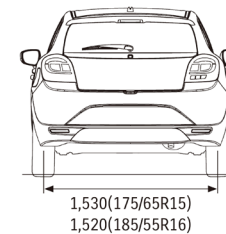

## Measurements

Major Specifications			
		GL	GLX
Engine	Petrol 1.4L		
Drive system	2WD		
Transmission	5MT/4AT	2WD 4AT	
Number of doors	5-door		
<b>DIMENSIONS</b>			
Overall length	mm	3,995	
Overall width	mm	1,745	
Overall height	mm	1,470	
Wheelbase	mm	2,520	
Tread	Front	mm 1,530 (175/65R15), 1,520 (185/55R16)	
	Rear	mm 1,530 (175/65R15), 1,520 (185/55R16)	
Minimum turning radius *1	m	4.9	
Minimum ground clearance	mm	120	
<b>CAPACITIES</b>			
Seating capacity	persons	5	
Fuel tank capacity	litres	37	
Luggage capacity*1	Max.volume	litres 1,085	
	Rear seatback folded (VDA method) - with T135/70R15 spare tyre	litres 756	
	Rear seatback raised (VDA method)	litres 355	
<b>ENGINE</b>			
Type	K14B		
Number of cylinders	4		
Number of valves	16		
Piston displacement	cm <sup>3</sup>	1,373	
Bore x stroke	mm	73.0 x 82.0	
Compression ratio	11.0		
Maximum output	kW/rpm	68/6,000	
Maximum torque	N-m/rpm	130/4,200	
Fuel distribution	Multipoint injection		
<b>TRANSMISSION</b>			
Type	5MT 4AT		
Gear ratio	1st	3.545	2.875
	2nd	1.904	1.568
	3rd	1.240	1.000
	4th	0.906	0.697
	5th	0.696	-
	Reverse	3.272	2.300
Final gear ratio	4.294		4.375
<b>CHASSIS</b>			
Steering	Rack & Pinion		
Brakes	Front	Ventilated disc	
	Rear	Drum, leading & trailing / Disc	
Suspension	Front	MacPherson strut with coil spring	
	Rear	Torsion beam with coil spring	
Tyres	175/65R15, 185/55R16		
<b>WEIGHTS</b>			
Kerb weight (min./with full option)	kg	895/915	915
Gross vehicle weight	kg	1,405	