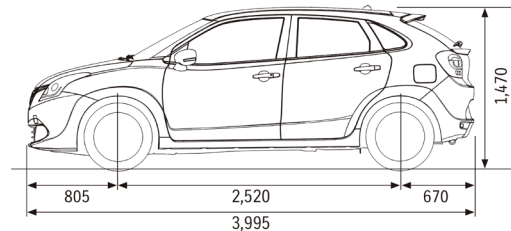

## Measurements

Major Specifications			
		GL	GLX
Engine	Petrol 1.4L		
Drive system	2WD		
Transmission	5MT/4AT	2WD 4AT	
Number of doors	5-door		
<b>DIMENSIONS</b>			
Overall length	mm	3,995	
Overall width	mm	1,745	
Overall height	mm	1,470	
Wheelbase	mm	2,520	
Tread	Front	mm 1,530 (175/65R15), 1,520 (185/55R16)	
	Rear	mm 1,530 (175/65R15), 1,520 (185/55R16)	
Minimum turning radius *1	m	4.9	
Minimum ground clearance	mm	120	
<b>CAPACITIES</b>			
Seating capacity	persons	5	
Fuel tank capacity	litres	37	
Luggage capacity*1	Max.volume	litres 1,085	
	Rear seatback folded (VDA method) - with T135/70R15 spare tyre	litres 756	
	Rear seatback raised (VDA method)	litres 355	
<b>ENGINE</b>			
Type	K14B		
Number of cylinders	4		
Number of valves	16		
Piston displacement	cm <sup>3</sup>	1,373	
Bore x stroke	mm	73.0 x 82.0	
Compression ratio	11.0		
Maximum output	kW/rpm	68/6,000	
Maximum torque	N-m/rpm	130/4,200	
Fuel distribution	Multipoint injection		
<b>TRANSMISSION</b>			
Type	5MT 4AT		
Gear ratio	1st	3.545	2.875
	2nd	1.904	1.568
	3rd	1.240	1.000
	4th	0.906	0.697
	5th	0.696	-
	Reverse	3.272	2.300
Final gear ratio	4.294		4.375
<b>CHASSIS</b>			
Steering	Rack & Pinion		
Brakes	Front	Ventilated disc	
	Rear	Drum, leading & trailing / Disc	
Suspension	Front	MacPherson strut with coil spring	
	Rear	Torsion beam with coil spring	
Tyres	175/65R15, 185/55R16		
<b>WEIGHTS</b>			
Kerb weight (min./with full option)	kg	895/915	915
Gross vehicle weight	kg	1,405	