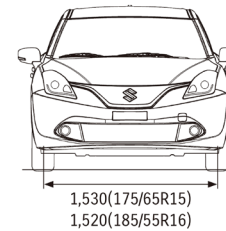

## Measurements

Major Specifications			
		GL	GLX
Engine	Petrol 1.4L		
Drive system	2WD		
Transmission	5MT/4AT	2WD 4AT	
Number of doors	5-door		
<b>DIMENSIONS</b>			
Overall length	mm	3,995	
Overall width	mm	1,745	
Overall height	mm	1,470	
Wheelbase	mm	2,520	
Tread	Front	mm 1,530 (175/65R15), 1,520 (185/55R16)	
	Rear	mm 1,530 (175/65R15), 1,520 (185/55R16)	
Minimum turning radius *1	m	4.9	
Minimum ground clearance	mm	120	
<b>CAPACITIES</b>			
Seating capacity	persons	5	
Fuel tank capacity	litres	37	
Luggage capacity*1	Max.volume	litres 1,085	
	Rear seatback folded (VDA method) - with T135/70R15 spare tyre	litres 756	
	Rear seatback raised (VDA method)	litres 355	
<b>ENGINE</b>			
Type	K14B		
Number of cylinders	4		
Number of valves	16		
Piston displacement	cm <sup>3</sup>	1,373	
Bore x stroke	mm	73.0 x 82.0	
Compression ratio	11.0		
Maximum output	kW/rpm	68/6,000	
Maximum torque	N-m/rpm	130/4,200	
Fuel distribution	Multipoint injection		
<b>TRANSMISSION</b>			
Type	5MT 4AT		
Gear ratio	1st	3.545	2.875
	2nd	1.904	1.568
	3rd	1.240	1.000
	4th	0.906	0.697
	5th	0.696	-
	Reverse	3.272	2.300
Final gear ratio	4.294		4.375
<b>CHASSIS</b>			
Steering	Rack & Pinion		
Brakes	Front	Ventilated disc	
	Rear	Drum, leading & trailing / Disc	
Suspension	Front	MacPherson strut with coil spring	
	Rear	Torsion beam with coil spring	
Tyres	175/65R15, 185/55R16		
<b>WEIGHTS</b>			
Kerb weight (min./with full option)	kg	895/915	915
Gross vehicle weight	kg	1,405	