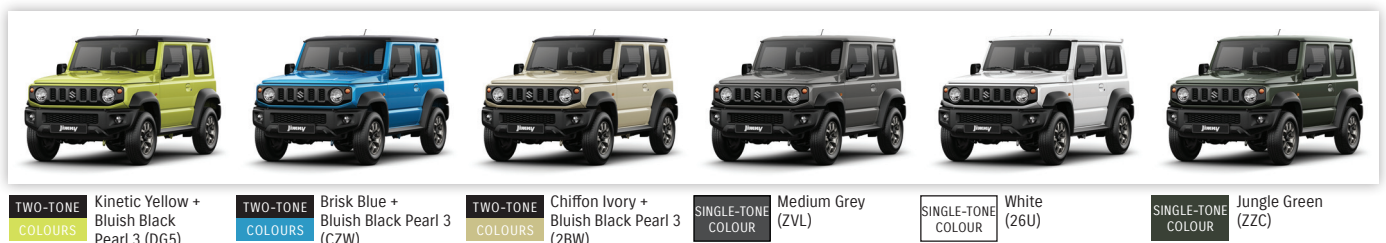

JIMNY

Tough As Jimny

Motorways to mountain ranges, the all new Jimny goes anywhere and everywhere, places only Jimny can.

MODEL RANGE

JIMNY GL LITE

JIMNY GLX

Jimny GL LITE

Standard Features

- Cruise Control & Speed Limiter
- Halogen multi-reflector
- Hill hold/descent control
- DSBS (Dual Sensor Brake Support)
- MP3/WMA compatible CD player + Bluetooth®**
- Manual only

Jimny GLX

Standard Features

- Headlamps/LED Projector
- 15" Alloy Wheels
- Fog Lamps
- Smartphone linkage display audio + NAV + Bluetooth®**

Colours