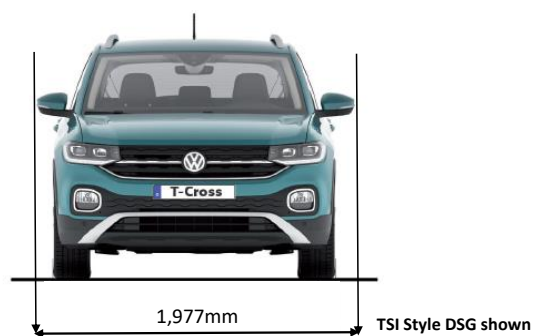

Technical Data	TSI Style DSG	TSI R-Line DSG
Engine Type	3-Cylinder inline Turbo Petrol	4-Cylinder inline Turbo Petrol
Fuel Type	Petrol (Minimum 95 RON)	Petrol (Minimum 95 RON)
Cubic Capacity (cc)	999	1,498
Maximum Power (kW) @ rpm	85kW (5,000 - 5,500 rpm)	110kW (5,000 - 6,000 rpm)
Maximum Torque (Nm) @ rpm	200Nm (2,000 - 3,500 rpm)	250Nm (1,500 - 3,500 rpm)
Drivetrain	Front Wheel Drive	Front Wheel Drive
Transmission	7 Speed DSG	7 Speed DSG
Tare weight (kg)	1,324	1,355
Trailer load limit 12% gradient (Braked / Unbraked)	1,100kg / 630kg	1,200kg / 660kg
Luggage Capacity (VDA) (rear seats upright, rear bench forward / rear seats folded, rear bench forward)	455L / 1,281L	455L / 1,281L
Fuel tank capacity (L, approx.)	40	40
Combined Fuel consumption (L/100km), 3P-WLTP converted§	6	6.1
Combined CO₂ emissions (g/km), 3P-WLTP converted§	137	141
Emission standard	Euro 6 (NEDC)	Euro 6 (NEDC)
Start/stop system with generative braking	●	●
5 year / 150,000 km (whichever occurs first) mechanical warranty, 5 year VW roadside assistance and 12 year anti-corrosion warranty	●	●
Volkswagen Service Plan - Scheduled Servicing for 3 years or up to 45,000km (whichever occurs first)	$1,345	$1,345
Volkswagen Service Plan - Scheduled Servicing for 5 years or up to 75,000km (whichever occurs first)	$2,595	$2,595