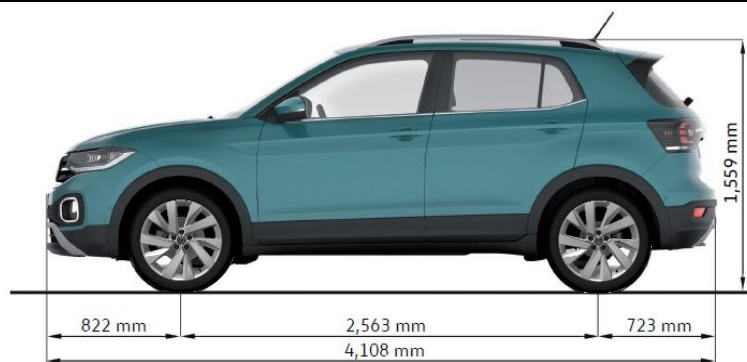

Technical Data	TSI Style DSG	TSI R-Line DSG
Engine Type	3-Cylinder inline Turbo Petrol	4-Cylinder inline Turbo Petrol
Fuel Type	Petrol (Minimum 95 RON)	Petrol (Minimum 95 RON)
Cubic Capacity (cc)	999	1,498
Maximum Power (kW) @ rpm	85kW (5,000 - 5,500 rpm)	110kW (5,000 - 6,000 rpm)
Maximum Torque (Nm) @ rpm	200Nm (2,000 - 3,500 rpm)	250Nm (1,500 - 3,500 rpm)
Drivetrain	Front Wheel Drive	Front Wheel Drive
Transmission	7 Speed DSG	7 Speed DSG
Tare weight (kg)	1,324	1,355
Trailer load limit 12% gradient (Braked / Unbraked)	1,100kg / 630kg	1,200kg / 660kg
Luggage Capacity (VDA) (rear seats upright, rear bench forward / rear seats folded, rear bench forward)	455L / 1,281L	455L / 1,281L
Fuel tank capacity (L, approx.)	40	40
Combined Fuel consumption (L/100km), 3P-WLTP converted§	6	6.1
Combined CO₂ emissions (g/km), 3P-WLTP converted§	137	141
Emission standard	Euro 6 (NEDC)	Euro 6 (NEDC)
Start/stop system with generative braking	●	●
5 year / 150,000 km (whichever occurs first) mechanical warranty, 5 year VW roadside assistance and 12 year anti-corrosion warranty	●	●
Volkswagen Service Plan - Scheduled Servicing for 3 years or up to 45,000km (whichever occurs first)	$1,345	$1,345
Volkswagen Service Plan - Scheduled Servicing for 5 years or up to 75,000km (whichever occurs first)	$2,595	$2,595