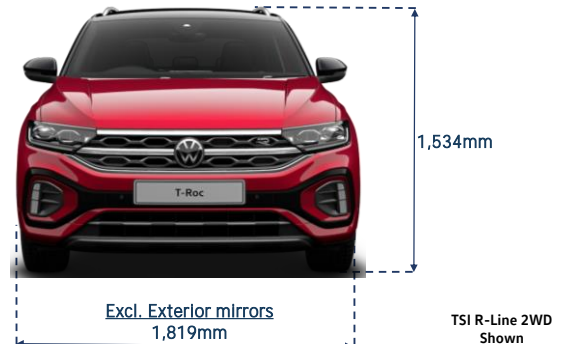

Technical Data	TSI Life 2WD	TSI Life+ 2WD	TSI R-Line 2WD
Engine Type	4-Cylinder inline Turbo Petrol	4-Cylinder inline Turbo Petrol	4-Cylinder inline Turbo Petrol
Fuel Type	Petrol (Minimum 95 RON)	Petrol (Minimum 95 RON)	Petrol (Minimum 95 RON)
Cubic Capacity (cc)	1,395	1,395	1,395
Maximum Power (kW) @ rpm	110kW (5,000rpm - 6,000rpm)	110kW (5,000rpm - 6,000rpm)	110kW (5,000rpm - 6,000rpm)
Maximum Torque (Nm) @ rpm	250Nm (1,500rpm - 3,500rpm)	250Nm (1,500rpm - 3,500rpm)	250Nm (1,500rpm - 3,500rpm)
Drivetrain	Front Wheel Drive	Front Wheel Drive	Front Wheel Drive
Transmission	8 Speed Automatic	8 Speed Automatic	8 Speed Automatic
Tare weight (kg)	1,400kg	1,400kg	1,400kg
Trailer load limit 12% gradient (Braked / Unbraked)	1,500kg / 670kg	1,500kg / 670kg	1,500kg / 670kg
Luggage Capacity (VDA) (Rear seats upright, rear bench forward / rear seats folded, rear bench forward)	445L / 1290L	445L / 1290L	445L / 1290L
Fuel tank capacity (L, approx.)	50L	50L	50L
Combined Fuel consumption (L/100km), 3P-WLTP converted§	7.0	7.0	7.0
Combined CO₂ emissions (g/km), 3P-WLTP converted§	159	159	159
Emission standard	Euro 6 (NEDC)	Euro 6 (NEDC)	Euro 6 (NEDC)
Start/stop system with generative braking	●	●	●
5 year / 150,000 km (whichever occurs first) mechanical warranty, 5 year VW roadside assistance and 12 year anti-corrosion warranty	●	●	●
Volkswagen Service Plan - Scheduled Servicing for 3 years or up to 45,000km (whichever occurs first)	$1,295	$1,295	$1,295
Volkswagen Service Plan - Scheduled Servicing for 5 years or up to 75,000km (whichever occurs first)	$2,595	$2,595	$2,595