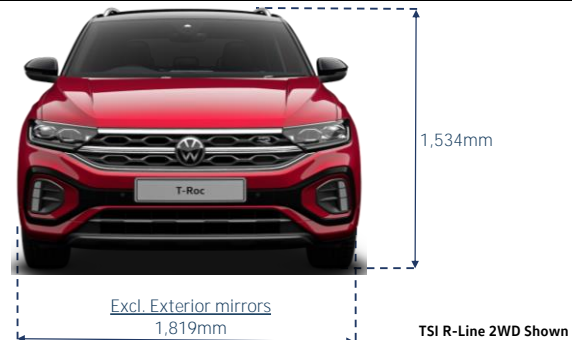

Technical Data	TSI Life 2WD	TSI Life+ 2WD	TSI R-Line 2WD
Engine Type	4-Cylinder inline Turbo	4-Cylinder inline Turbo	4-Cylinder inline Turbo
Fuel Type	Petrol (Minimum 95 RON)	Petrol (Minimum 95 RON)	Petrol (Minimum 95 RON)
Cubic Capacity (cc)	1,395	1,395	1,395
Maximum Power (kW) @ rpm	110kW (5,000rpm - 6,000rpm)	110kW (5,000rpm - 6,000rpm)	110kW (5,000rpm - 6,000rpm)
Maximum Torque (Nm) @ rpm	250Nm (1,500rpm - 3,500rpm)	250Nm (1,500rpm - 3,500rpm)	250Nm (1,500rpm - 3,500rpm)
Drivetrain	Front Wheel Drive	Front Wheel Drive	Front Wheel Drive
Transmission	8 Speed Automatic	8 Speed Automatic	8 Speed Automatic
Tare weight (kg)	1,400kg	1,400kg	1,400kg
Trailer load limit 12% gradient (Braked / Unbraked)	1,500kg / 670kg	1,500kg / 670kg	1,500kg / 670kg
Luggage Capacity (VDA) (Rear seats upright, rear bench forward / rear seats folded, rear bench forward)	445L / 1290L	445L / 1290L	445L / 1290L
Fuel tank capacity (L, approx.)	50L	50L	50L
Combined Fuel consumption (L/100km), 3P-WLTP converted§	7.0	7.0	7.0
Combined CO₂ emissions (g/km), 3P-WLTP converted§	159	159	159
Emission standard	Euro 6 (NEDC)	Euro 6 (NEDC)	Euro 6 (NEDC)
Start/stop system with generative braking	●	●	●
5 year / 150,000 km (whichever occurs first) mechanical warranty,	●	●	●
5 year VW roadside assistance and 12 year anti-corrosion warranty			
Volkswagen Service Plan - Scheduled Servicing for 3 years or up to 45,000km (whichever occurs first)	$1,295	$1,295	$1,295
Volkswagen Service Plan - Scheduled Servicing for 5 years or up to 75,000km (whichever occurs first)	$2,595	$2,595	$2,595