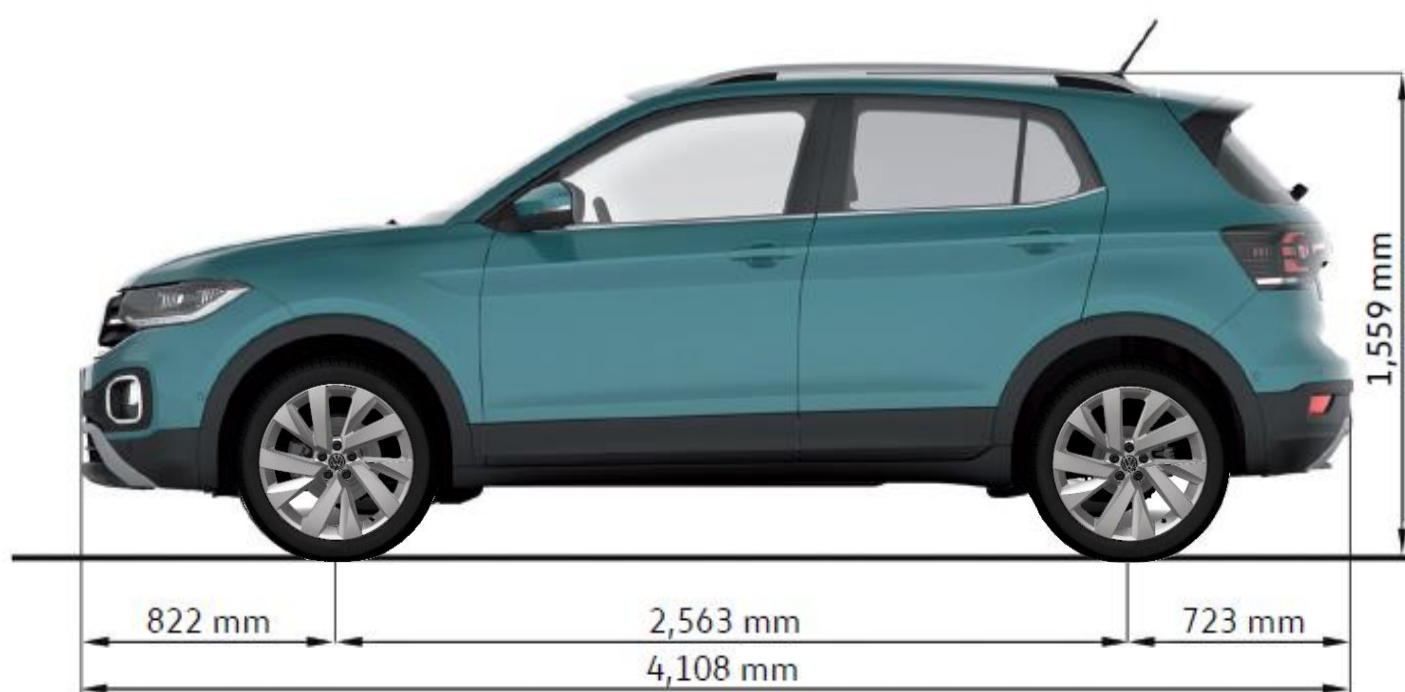

Technical Data	TSI Life DSG	TSI Style DSG	TSI R-Line DSG
Engine Type	3-Cylinder inline Turbo Petrol	3-Cylinder inline Turbo Petrol	4-Cylinder inline Turbo Petrol
Fuel Type	Petrol (Minimum 95 RON)	Petrol (Minimum 95 RON)	Petrol (Minimum 95 RON)
Cubic Capacity (cc)	999	999	1,498
Maximum Power (kW) @ rpm	85kW (5,000 - 5,500 rpm)	85kW (5,000 - 5,500 rpm)	110kW (5,000 - 6,000 rpm)
Maximum Torque (Nm) @ rpm	200Nm (2,000 - 3,500 rpm)	200Nm (2,000 - 3,500 rpm)	250Nm (1,500 - 3,500 rpm)
Drivetrain	Front Wheel Drive	Front Wheel Drive	Front Wheel Drive
Transmission	7 Speed DSG	7 Speed DSG	7 Speed DSG
Tare weight (kg)	1,324	1,324	1,355
Trailer load limit 12% gradient (Braked / Unbraked)	1,100kg / 630kg	1,100kg / 630kg	1,200kg / 660kg
Luggage Capacity (VDA) (rear seats upright, rear bench forward / rear seats folded, rear bench forward)	455L / 1,281L	455L / 1,281L	455L / 1,281L
Fuel tank capacity (L, approx.)	40	40	40
Fuel consumption (L/100km) - Combined, NEDC	5.4	5.4	5.5
CO₂ emissions g/km - Combined, NEDC (3P-WLTP converted)	123 (137)	123 (137)	127 (141)
Emission standard	Euro 6 (NEDC)	Euro 6 (NEDC)	Euro 6 (NEDC)
Start/stop system with generative braking	●	●	●
5 year / 150,000 km (whichever occurs first) mechanical warranty, 5 year VW roadside assistance and 12 year anti-corrosion warranty	●	●	●
Volkswagen Service Plan - Scheduled Servicing for 3 years or up to 45,000km (whichever occurs first)	$1,345	$1,345	$1,345
Volkswagen Service Plan - Scheduled Servicing for 5 years or up to 75,000km (whichever occurs first)	$2,595	$2,595	$2,595

TSI Style DSG shown