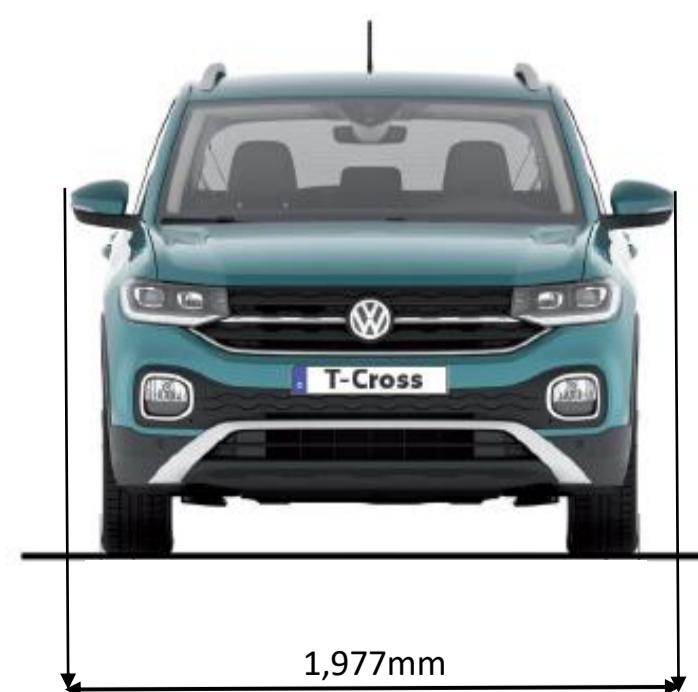

Technical Data	TSI Life DSG	TSI Style DSG	TSI R-Line DSG
Engine Type	3-Cylinder inline Turbo Petrol	3-Cylinder inline Turbo Petrol	4-Cylinder inline Turbo Petrol
Fuel Type	Petrol (Minimum 95 RON)	Petrol (Minimum 95 RON)	Petrol (Minimum 95 RON)
Cubic Capacity (cc)	999	999	1,498
Maximum Power (kW) @ rpm	85kW (5,000 - 5,500 rpm)	85kW (5,000 - 5,500 rpm)	110kW (5,000 - 6,000 rpm)
Maximum Torque (Nm) @ rpm	200Nm (2,000 - 3,500 rpm)	200Nm (2,000 - 3,500 rpm)	250Nm (1,500 - 3,500 rpm)
Drivetrain	Front Wheel Drive	Front Wheel Drive	Front Wheel Drive
Transmission	7 Speed DSG	7 Speed DSG	7 Speed DSG
Tare weight (kg)	1,324	1,324	1,355
Trailer load limit 12% gradient (Braked / Unbraked)	1,100kg / 630kg	1,100kg / 630kg	1,200kg / 660kg
Luggage Capacity (VDA) (rear seats upright, rear bench forward / rear seats folded, rear bench forward)	455L / 1,281L	455L / 1,281L	455L / 1,281L
Fuel tank capacity (L, approx.)	40	40	40
Fuel consumption (L/100km) - Combined, NEDC	5.4	5.4	5.5
CO₂ emissions g/km - Combined, NEDC (3P-WLTP converted)	123 (137)	123 (137)	127 (141)
Emission standard	Euro 6 (NEDC)	Euro 6 (NEDC)	Euro 6 (NEDC)
Start/stop system with generative braking	●	●	●
5 year / 150,000 km (whichever occurs first) mechanical warranty, 5 year VW roadside assistance and 12 year anti-corrosion warranty	●	●	●
Volkswagen Service Plan - Scheduled Servicing for 3 years or up to 45,000km (whichever occurs first)	$1,345	$1,345	$1,345
Volkswagen Service Plan - Scheduled Servicing for 5 years or up to 75,000km (whichever occurs first)	$2,595	$2,595	$2,595

TSI Style DSG shown