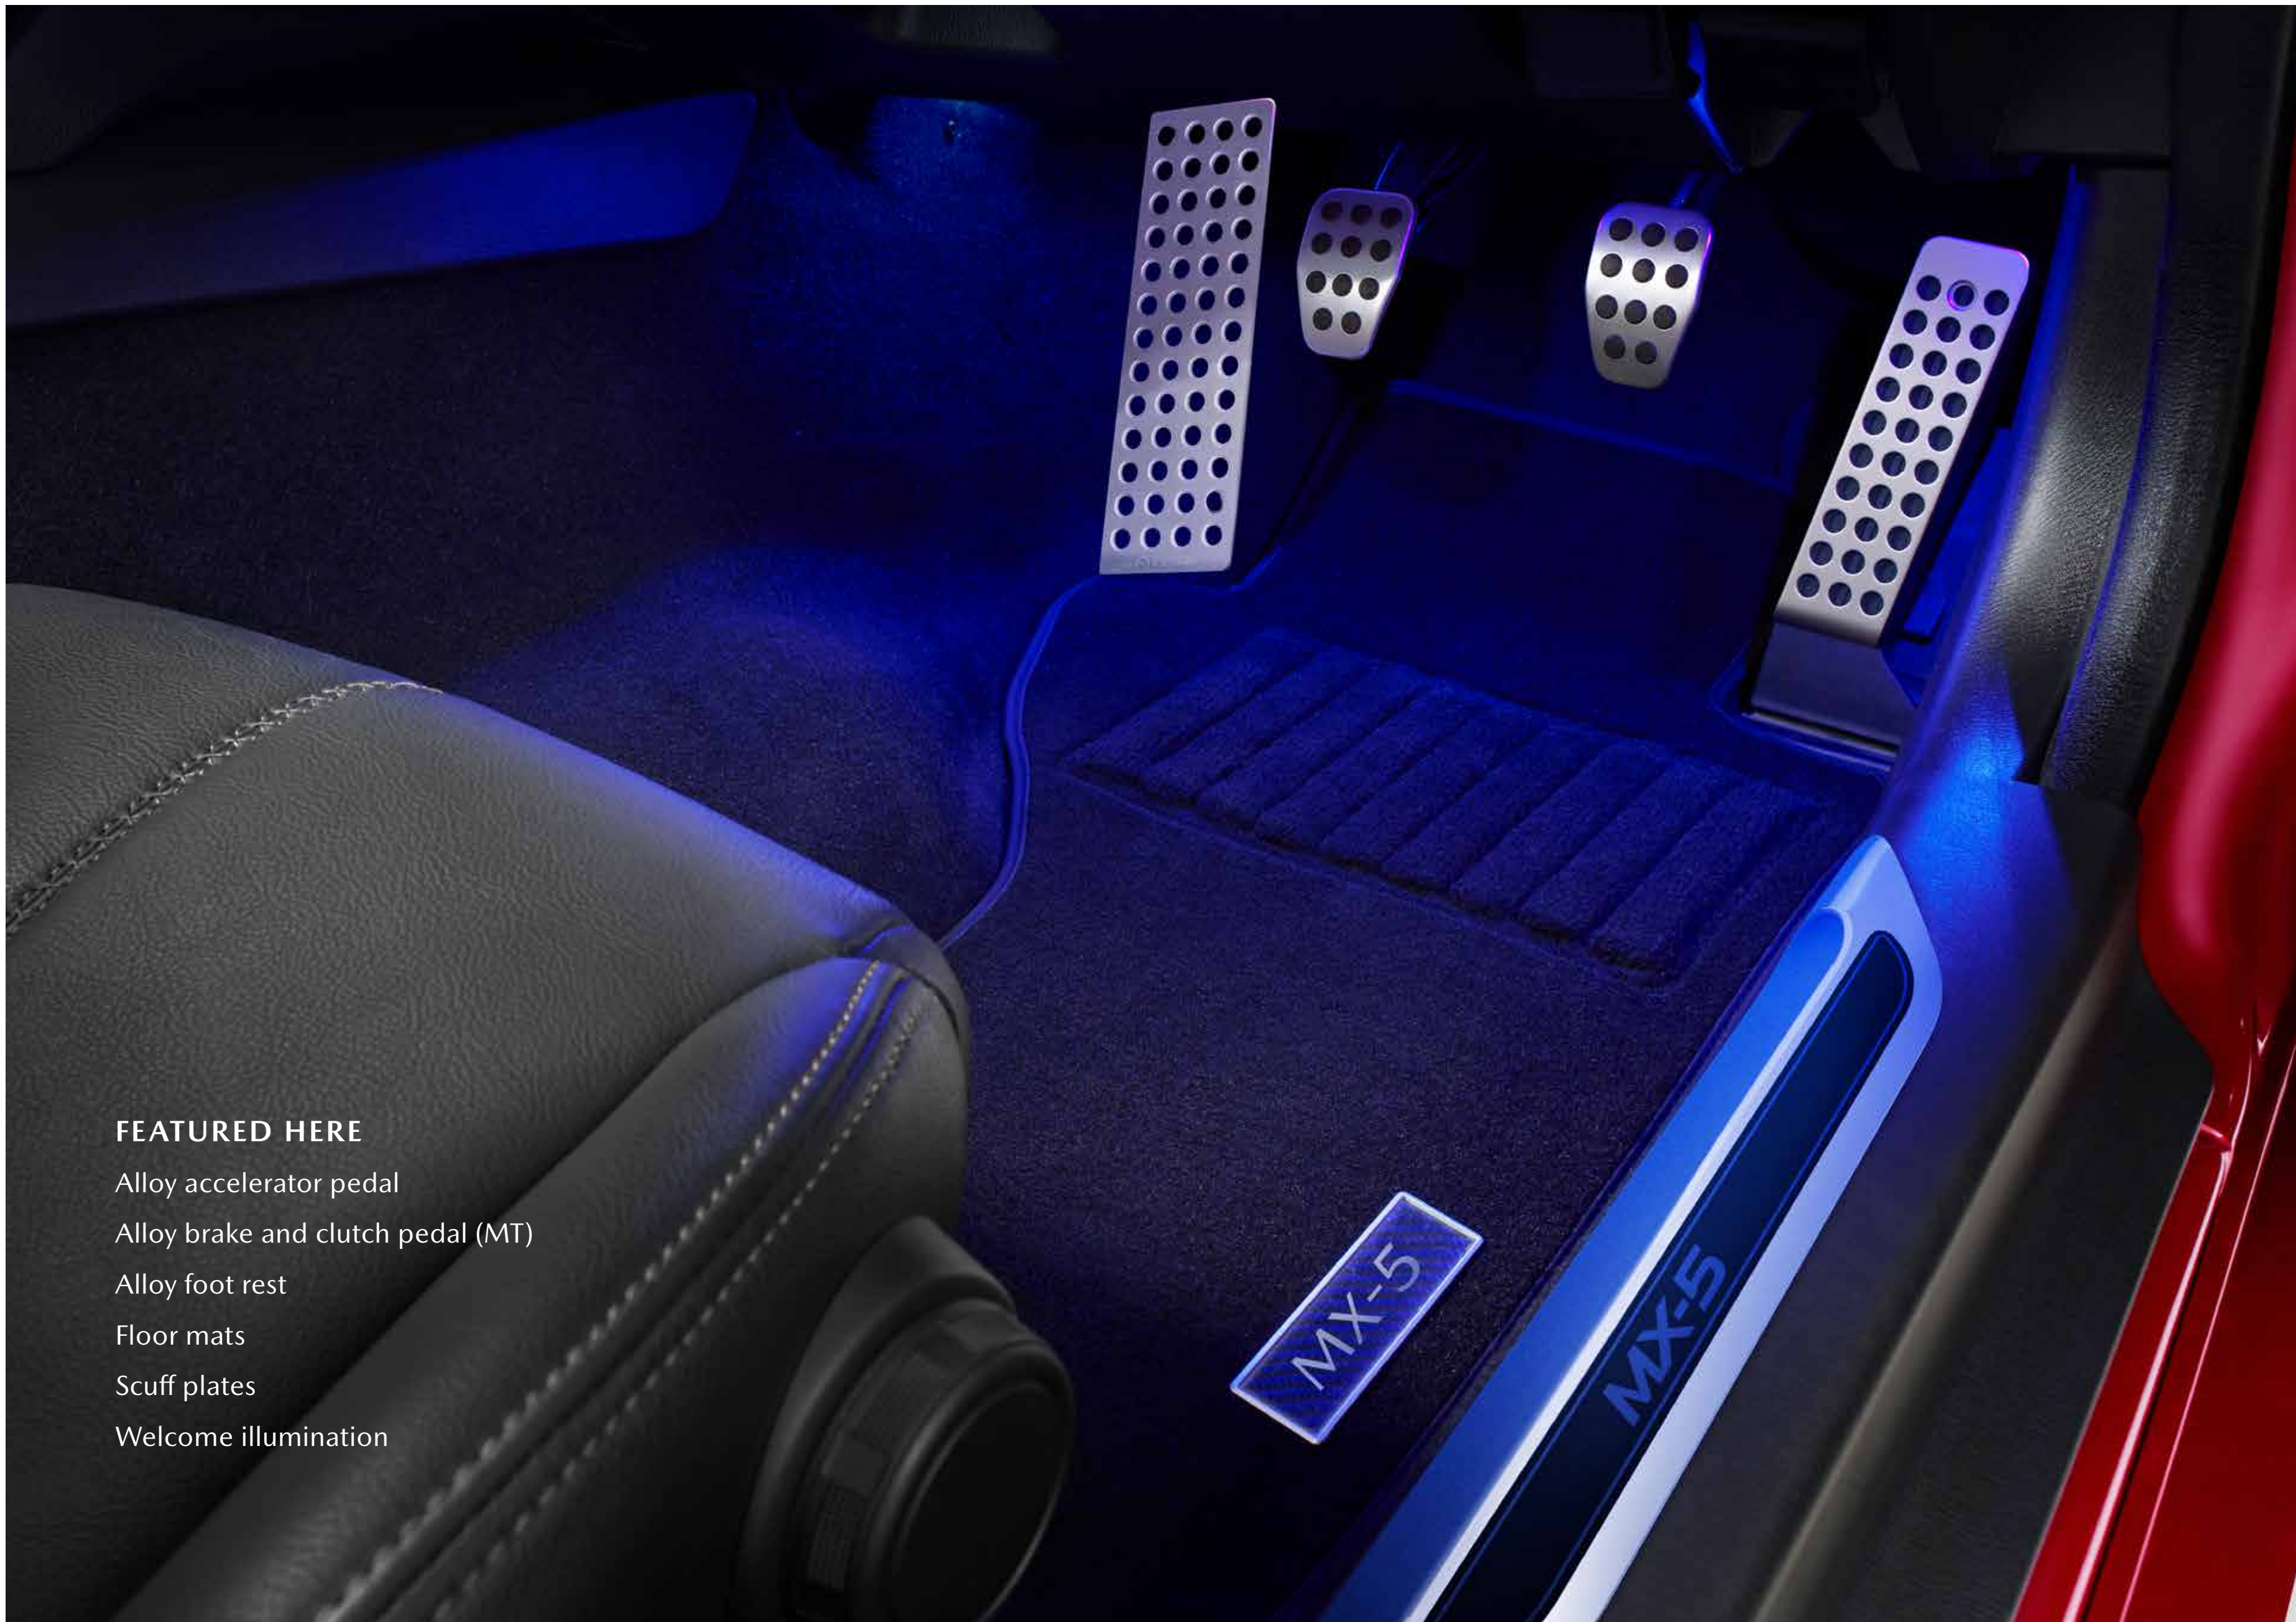

FEATURED HERE

- Alloy accelerator pedal
- Alloy brake and clutch pedal (MT)
- Alloy foot rest
- Floor mats
- Scuff plates
- Welcome illumination