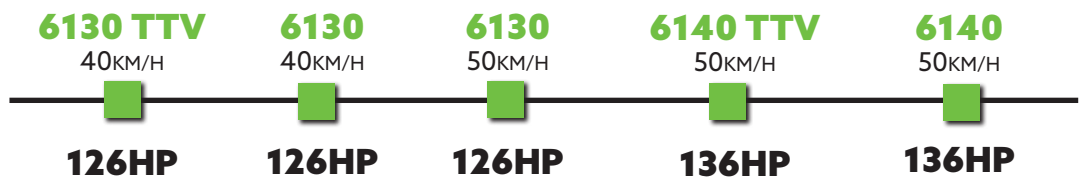

TTV

POWERSHIFT

TECHNICAL DATA & FEATURES

6130 (40km/h) POWERSHIFT	6130 (50km/h) POWERSHIFT	6130 (40km/h) TTV	6140 (50km/h) POWERSHIFT	6140 (50km/h) TTV
-----------------------------	-----------------------------	----------------------	-----------------------------	----------------------

POWER + PERFORMANCE

Engine Type	Deutz Fahr FARMotion			
Emissions	Tier III			
Cylinders / Capacity	4/3849			
Aspiration	Turbo Intercooler			
Max Power - 2000/25/EC (kW/HP)	93/126		100/136	
Max Torque (Nm)	506		544	
Rated Engine Speed (rpm)	2200			
Fuel Capacity (l)	200			

DRIVE + HANDLING

Gearbox Type and Gears	Wet Clutch Power Shuttle		TTV Variable	Wet Clutch Power Shuttle	TTV Variable
Number of Gears	30+30		Infinite	30+30	Infinite
Powershift Speeds	3	3	-	3	-
Automatic Powershift	■		-	■	-
Forward/Reverse Sense Clutch Shuttle	■		-	■	-
STOP & Go	■		-	■	-
PowerZero Hill Control	-	-	■	-	■
Min Speed (km/h)	1.77	1.77	0.02	1.77	0.02
Max Speed (km/h)	40 ECO	50	40 ECO	50	
Front Axle Suspension	-	■	-	■	
4WD + 4 Wheel Diff Lock	■				
ASM - Axle System Management	■				
Brakes (NO / Type)	4/ Independent Wet Disc				
Wheel Size - Rear	Fixed 540/65R38			Fixed 600/65R38	
Wheel Size - Front	Fixed 440/65R28			Fixed 480/65R28	
PTO Type	Electro-Hyd Independent Wet Clutch				
Speeds - Rear	540/540E/1000/1000E		540/540E/1000	540/540E/1000/1000E	540/540E/1000
PTO engine speed (rpm)	1973/1654/1960/1643		1958/1593/1960	1973/1654/1960/1643	1958/1593/1960

WEIGHTS + DIMENSIONS

Wheelbase (mm)	2550				
Length (mm)	4428				
Mid Overall Width (mm)	2390		2402		
Height (mm)	2725 - 2865				
Weight (kg)	5700	5800	5850	5800	5950

■ Standard