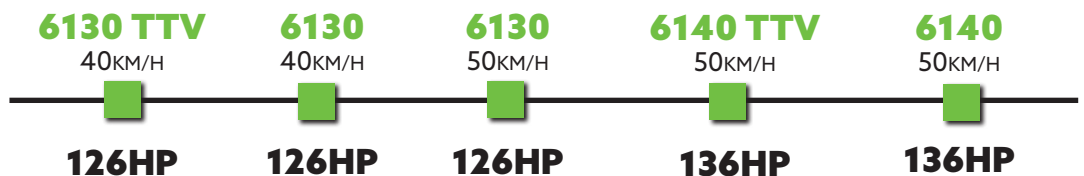

TTV

POWERSHIFT

TECHNICAL DATA & FEATURES

6130 (40km/h) POWERSHIFT	6130 (50km/h) POWERSHIFT	6130 (40km/h) TTV	6140 (50km/h) POWERSHIFT	6140 (50km/h) TTV
-----------------------------	-----------------------------	----------------------	-----------------------------	----------------------

POWER + PERFORMANCE

Engine Type	Deutz Fahr FARMotion			
Emissions	Tier III			
Cylinders / Capacity	4/3849			
Aspiration	Turbo Intercooler			
Max Power - 2000/25/EC (kW/HP)	93/126		100/136	
Max Torque (Nm)	506		544	
Rated Engine Speed (rpm)	2200			
Fuel Capacity (l)	200			

DRIVE + HANDLING

Gearbox Type and Gears	Wet Clutch Power Shuttle		TTV Variable	Wet Clutch Power Shuttle	TTV Variable
Number of Gears	30+30		Infinite	30+30	Infinite
Powershift Speeds	3	3	-	3	-
Automatic Powershift	■		-	■	-
Forward/Reverse Sense Clutch Shuttle	■		-	■	-
STOP & Go	■		-	■	-
PowerZero Hill Control	-	-	■	-	■
Min Speed (km/h)	1.77	1.77	0.02	1.77	0.02
Max Speed (km/h)	40 ECO	50	40 ECO	50	
Front Axle Suspension	-	■	-	■	
4WD + 4 Wheel Diff Lock	■				
ASM - Axle System Management	■				
Brakes (NO / Type)	4/ Independent Wet Disc				
Wheel Size - Rear	Fixed 540/65R38			Fixed 600/65R38	
Wheel Size - Front	Fixed 440/65R28			Fixed 480/65R28	
PTO Type	Electro-Hyd Independent Wet Clutch				
Speeds - Rear	540/540E/1000/1000E		540/540E/1000	540/540E/1000/1000E	540/540E/1000
PTO engine speed (rpm)	1973/1654/1960/1643		1958/1593/1960	1973/1654/1960/1643	1958/1593/1960

WEIGHTS + DIMENSIONS

Wheelbase (mm)	2550				
Length (mm)	4428				
Mid Overall Width (mm)	2390		2402		
Height (mm)	2725 - 2865				
Weight (kg)	5700	5800	5850	5800	5950

■ Standard