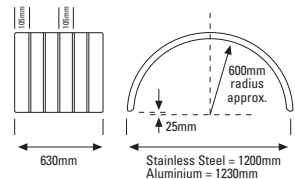

Lelox High Quality Stainless Steel & Aluminium Mudguards & Mounting Accessories

Super Single Mudguard
Steel Reinforced Edge

Part No.	Description:
SS11SSNR	Stainless Steel, 1.1mm, Bright, 8.8kg
AM16SSNR	Aluminium, 1.6mm, Mill/Matt, 5.3kg

Quarter Mudguard
Curved edge, standard

Part No.	Description:
SS11QTSC	Stainless Steel, 1.1mm, Bright, 4.0kg

Single Mudguard
Curved edge

Part No.	Description:
SS11SINC	Stainless Steel, 1.1mm, Bright, 10.2kg
AM16SINC	Aluminium, 1.6mm, Mill/Matt, 5.3kg

Single Mudguard
Curved edge, low profile

Part No.	Description:
SS11SLPC	Stainless Steel, 1.1mm, Bright, 10.2kg
AM16SLPC	Aluminium, 1.6mm, Mill/Matt, 5.3kg

PART NO.	W	L	R
SS11SINR	630	1200	600
AM16SINR	630	1200	600
SS11S195	630	1080	540

Single Mudguard
Steel Reinforced Edge

PART NO.	W	L	R
SS11SLPR16	490	1000	500
AM16SLPR16	490	1000	500

Part No.	Description:
SS11SLPR16	Stainless, 1.1mm, Bright, 8.4kg
SS11SINR	Stainless, 1.1mm, Bright, 11.5kg
AM16SLPR16	Alum, 1.6mm, Mill/Matt, 5.0kg
SS11S195	Stainless, 1.1mm, Bright, 11.5kg
AM16SINR	Alum, 1.6mm, Mill/Matt, 6.7kg