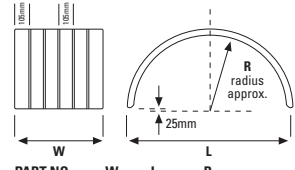

Quarter Mudguard
Curved edge, standard

Part No.	Description:
SS11QTSC	Stainless Steel, 1.1mm, Bright, 4.0kg

Single Mudguard
Curved edge

Part No.	Description:
SS11SINC	Stainless Steel, 1.1mm, Bright, 10.2kg
AM16SINC	Aluminium, 1.6mm, Mill/Matt, 5.3kg

Single Mudguard
Curved edge, low profile

Part No.	Description:
SS11SLPC	Stainless Steel, 1.1mm, Bright, 10.2kg
AM16SLPC	Aluminium, 1.6mm, Mill/Matt, 5.3kg

PART NO.	W	L	R
SS11SINR	630	1200	600
AM16SINR	630	1200	600
SS11S195	630	1080	540