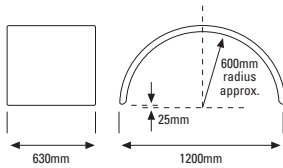

Lelox High Quality Stainless Steel & Aluminium Mudguards & Mounting Accessories

Super Single Mudguard
Steel Reinforced Edge

Part No.	Description:
SS11SSNR	Stainless Steel, 1.1mm, Bright, 8.8kg
AM16SSNR	Aluminium, 1.6mm, Mill/Matt, 5.3kg

Quarter Mudguard
Curved edge, standard

Part No.	Description:
SS11QTSC	Stainless Steel, 1.1mm, Bright, 4.0kg

Single Mudguard
Curved edge

Part No.	Description:
SS11SINC	Stainless Steel, 1.1mm, Bright, 10.2kg
AM16SINC	Aluminium, 1.6mm, Mill/Matt, 5.3kg

Single Mudguard
Curved edge, low profile

Part No.	Description:
SS11SLPC	Stainless Steel, 1.1mm, Bright, 10.2kg
AM16SLPC	Aluminium, 1.6mm, Mill/Matt, 5.3kg

PART NO.	W	L	R
SS11SINR	630	1200	600
AM16SINR	630	1200	600
SS11S195	630	1080	540

Single Mudguard
Steel Reinforced Edge

PART NO.	W	L	R
SS11SLPR16	490	1000	500
AM16SLPR16	490	1000	500

Part No.	Description:
SS11SLPR16	Stainless, 1.1mm, Bright, 8.4kg
SS11SINR	Stainless, 1.1mm, Bright, 11.5kg
AM16SLPR16	Alum, 1.6mm, Mill/Matt, 5.0kg
SS11S195	Stainless, 1.1mm, Bright, 11.5kg
AM16SINR	Alum, 1.6mm, Mill/Matt, 6.7kg

No Groove Mudguard

Part No.	Description:
SS11SINCNG	Stainless Steel, 1.1mm, no grooves

Mount Bracket
Cast aluminium bracket

Part No.	Description:
MMAB	Mounting for Lelox metal guards. Includes wide backplate, dampeners, nuts, bolts & washers.
MMAB-POL	Polished Cast Aluminium

Chassis Pipes
Aluminium / Stainless Steel

Part No.	Description:
OSCP	Offset Chassis Pipe
OSCP-2	Offset Chassis Pipe Zinc
STCP	Straight Chassis Pipe
OSCPSS	Stainless Offset Chassis Pipe

Loop Kit

Part No.	Description:
LKI	Black rubber loop kit, 3.3kg for full kits. 2 Flaps, 4 stainless steel strips, nuts, bolts & washers.