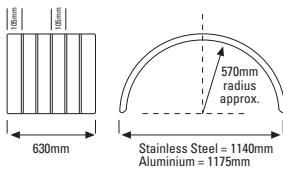

Lelox High Quality Stainless Steel & Aluminium Mudguards & Mounting Accessories

Super Single Mudguard
Steel Reinforced Edge

Part No.	Description:
SS11SSNR	Stainless Steel, 1.1mm, Bright, 8.8kg
AM16SSNR	Aluminium, 1.6mm, Mill/Matt, 5.3kg

Quarter Mudguard
Curved edge, standard

Part No.	Description:
SS11QTSC	Stainless Steel, 1.1mm, Bright, 4.0kg

Single Mudguard
Curved edge

Part No.	Description:
SS11SINC	Stainless Steel, 1.1mm, Bright, 10.2kg
AM16SINC	Aluminium, 1.6mm, Mill/Matt, 5.3kg

Single Mudguard
Curved edge, low profile

Part No.	Description:
SS11SLPC	Stainless Steel, 1.1mm, Bright, 10.2kg
AM16SLPC	Aluminium, 1.6mm, Mill/Matt, 5.3kg

PART NO.	W	L	R
SS11SINR	630	1200	600
AM16SINR	630	1200	600
SS11S195	630	1080	540

Single Mudguard
Steel Reinforced Edge

PART NO.	W	L	R
SS11SLPR16	490	1000	500
AM16SLPR16	490	1000	500

Part No.	Description:
SS11SLPR16	Stainless, 1.1mm, Bright, 8.4kg
SS11SINR	Stainless, 1.1mm, Bright, 11.5kg
AM16SLPR16	Alum, 1.6mm, Mill/Matt, 5.0kg
SS11S195	Stainless, 1.1mm, Bright, 11.5kg
AM16SINR	Alum, 1.6mm, Mill/Matt, 6.7kg