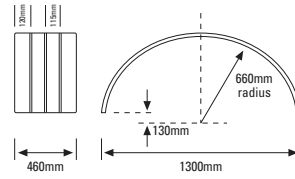

Super Single Mudguard
Steel Reinforced Edge

Part No.	Description:
SS11SSNR	Stainless Steel, 1.1mm, Bright, 8.8kg
AM16SSNR	Aluminium, 1.6mm, Mill/Matt, 5.3kg