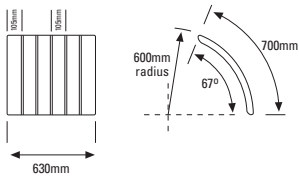

Quarter Mudguard
Curved edge, standard

Part No.	Description:
SS11QTSC	Stainless Steel, 1.1mm, Bright, 4.0kg

Single Mudguard
Curved edge

Part No.	Description:
SS11SINC	Stainless Steel, 1.1mm, Bright, 10.2kg
AM16SINC	Aluminium, 1.6mm, Mill/Matt, 5.3kg

Single Mudguard
Curved edge, low profile

Part No.	Description:
SS11SLPC	Stainless Steel, 1.1mm, Bright, 10.2kg
AM16SLPC	Aluminium, 1.6mm, Mill/Matt, 5.3kg

PART NO.	W	L	R
SS11SINR	630	1200	600
AM16SINR	630	1200	600
SS11S195	630	1080	540