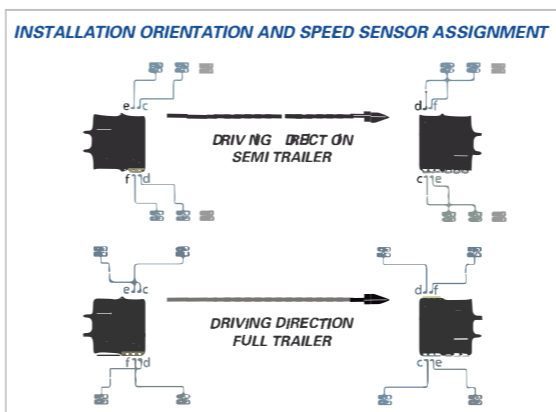

MOUNTING INSTRUCTIONS