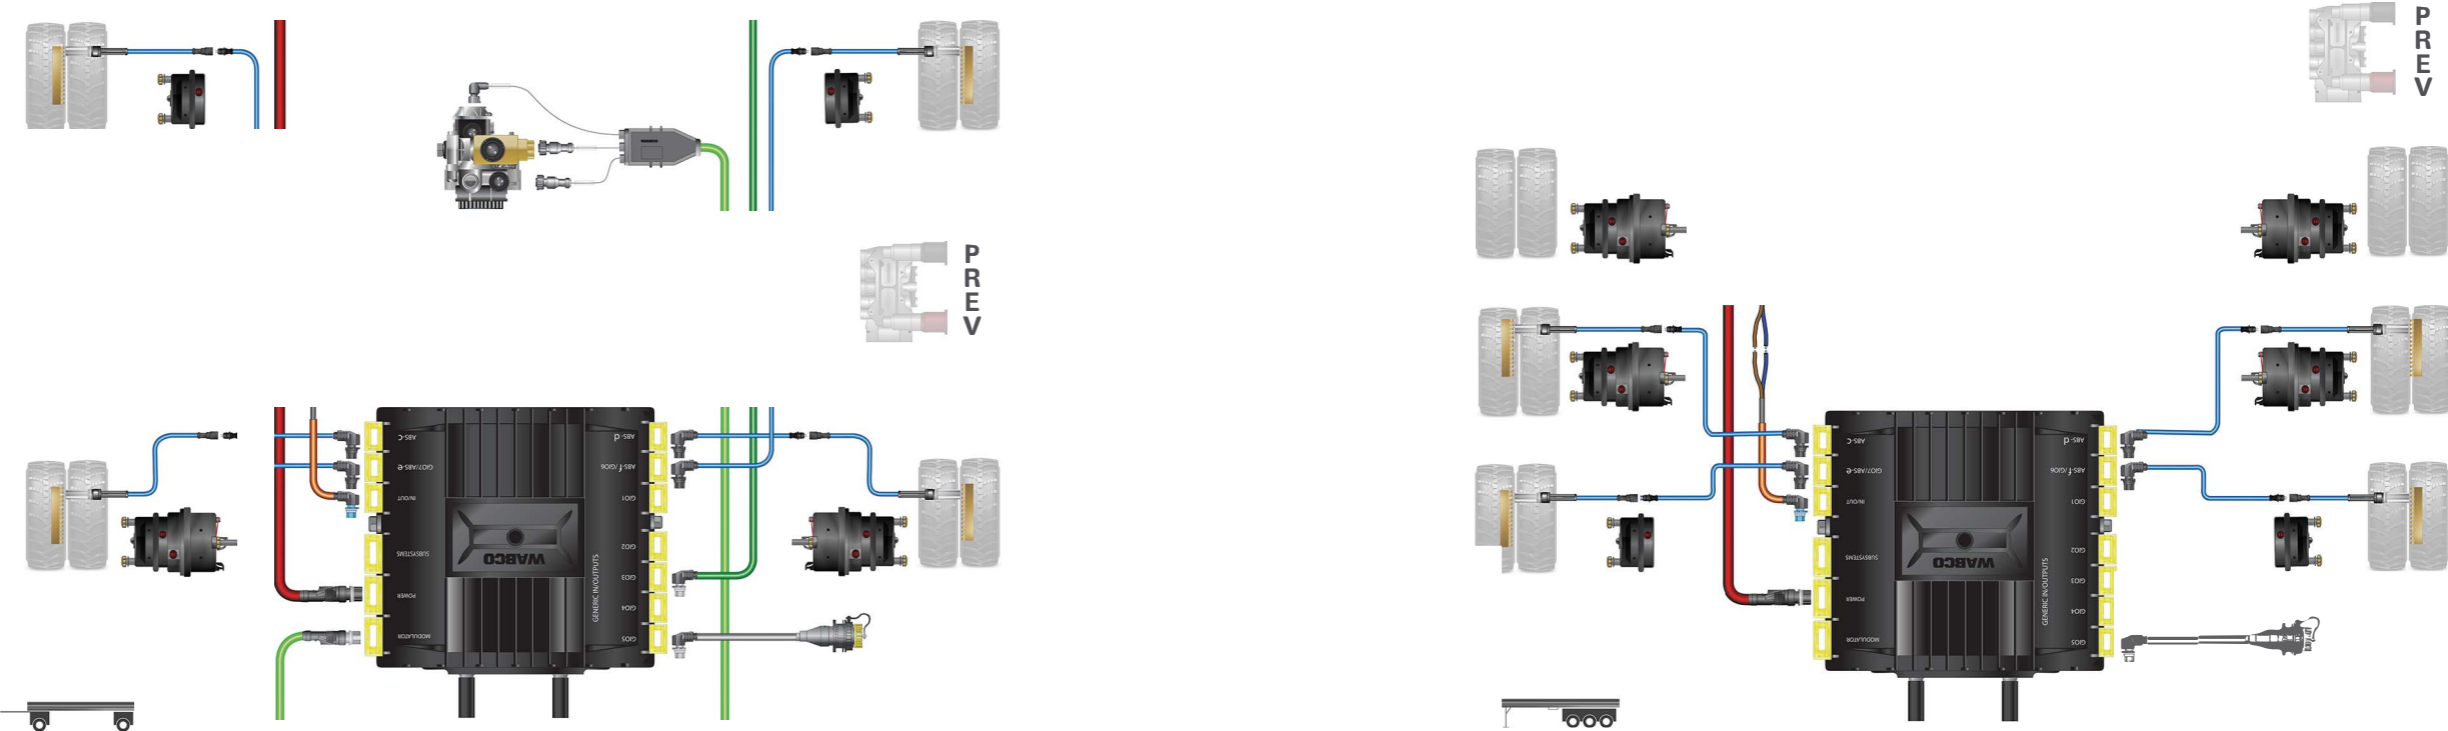

TRAILER

BRAKING SYSTEMS IDENTIFICATION

ABS -VCS I

24V 400/500/036/0 NLA
12V 400/500/050/0 NLA

ABS -VCS II

12V 400/500/083/0
24V 400/500/081/0

TEBS-D

12V 480/102/020/0
24V 480/102/014/0

TEBS-E

480/102/064/0 24V ONLY
480/102/080/0 MULTIVOLT

DIAGNOSTIC HARDWARE CASE

448 301 023 0
Diagnostic Software Zubehörset für
diagnostic software accessory case
for
Trailer

TEBS-E STANDARD ELECTRONICS

WABCO

ISO 7638 PLUG
446/008/414/2 24V WITH PINS
446/008/414/M MULTIVOLT WITH PINS
446/008/414/MB MULTIVOLT NO PINS
446/008/395/2 12V WITH PINS

ISO 7638 SOCKET
446/008/404/2 24V WITH PINS
446/008/386/2 12V WITH PINS

ISO 7638 CABLE
446/008/238/2 12V
446/008/243/0 24V
446/008/243/M MV

KEYWAY
12V KEYWAY
24V KEYWAY

WIRE GAUGES
+ 4mm² BATTERY POWER
② + 1.5mm² IGNITION POWER
③ 1.5mm² EARTH
④ 4mm² EARTH
⑤ 1.5mm² WARNING LIGHT
⑥ 1.5mm² CAN HIGH
⑦ 1.5mm² CAN LOW

TEBS-E STANDARD CABLE LEGEND

POWER CABLES	24N STOP LAMP POWER CABLE	DIAGNOSTIC CABLE
FT 449/233/100/0 10M	449/349/040/0 4M	449/611/030/0 3M
FT 449/233/140/0 14M		449/611/040/0 4M
		449/611/060/0 6M
		449/611/080/0 8M
PRESSURE SENSOR CABLE	ECU SENSOR CABLES	
449/347/025/0 2.5M	449/723/003/0 0.3M	
449/347/080/0 8M	449/723/030/0 3M	
	449/723/100/0 10M	
3RD MODULATOR CABLE	ECU SENSOR EXT CABLES	
ST 449/173/130/0 13M	449/712/030/0 3M	
ST 449/173/150/0 15M	449/712/064/0 6.4M	
	449/712/100/0 10M	
ST 449/133/120/0 12M