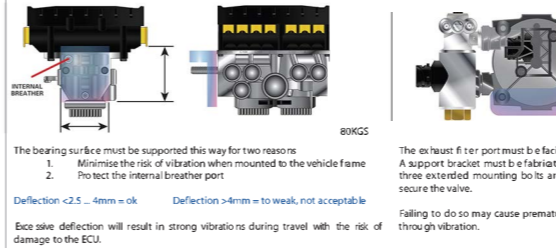

MOUNTING INSTRUCTIONS FOR ECU AND 3RD MODULATOR

OPTIONAL EXTRAS

SMARTBOARD
446/192/110/0
446/192/111/0 (ADR)

ELECTRONICALLY CONTROLLED AIR SUSPENSION COMPONENTS

- eTASC VALVE 463/090/500/0 MULTIVOLT
- LACV VALVE 463/084/100/0 24V ONLY
- LACV VALVE 463/084/050/0 12V (MULTIVOLT)
- ECAS SOLENOID 472/880/020/0 24V
- ECAS SOLENOID 472/880/030/0 24V
- ECAS SOLENOID 472/880/072/0 12V (MV)
- 449/445/010/0 1M
- 449/445/030/0 3M
- 449/445/050/0 5M

ELEXECU
446/122/070/0

TRC
TRAILER REMOTE CONTROL 446/122/080/0

HEIGHT SENSOR
441/050/100/0- 449/811/010/0 1M
- 449/811/030/0 3M
- 449/811/050/0 5M

CAN ROUTER
446/122/050/0

POWER CABLE
449/303/020/0 2M
449/303/050/0 5M

MULTI PURPOSE CABLE
449/535/060/0

"Y" CABLE
449/818/022/0

VOLTAGE INVERTER
ABS12 24/ECAS/GFT

MAGNET VALVE
472/170/606/0 24VN/C M12 PORTS
472/173/206/0 24V N/O M12 PORTS
449/515/004/0
472/170/991/0 12V N/C 1/4" PORT
472/173/701/0 12V N/O M12 PORTS
449/521/005/0
472/102/040/0 MV N/O M12 PORTS

OTHER VARIATIONS AVAILABLE

COMPONENT PART NUMBERS

3RD MODULATOR
480/207/001/0 24V ONLY
480/207/202/0 12V (MULTIVOLT)

PRESSURE SENSOR (AIR BAG)
441/044/101/0

SPEED SENSOR
THIS PART MAY VARY
WABCO SYSTEMS FIT MOST VARIANTS

TEBS-E-ECU
480/102/064/0 24V ONLY
480/102/080/0 12V OR 24V (MULTIVOLT)

YOUR GOUGH GROUP CONTACTS

GOUGH TWL
0508 677 704

GOUGH TRANSPERCS
0800 875 669